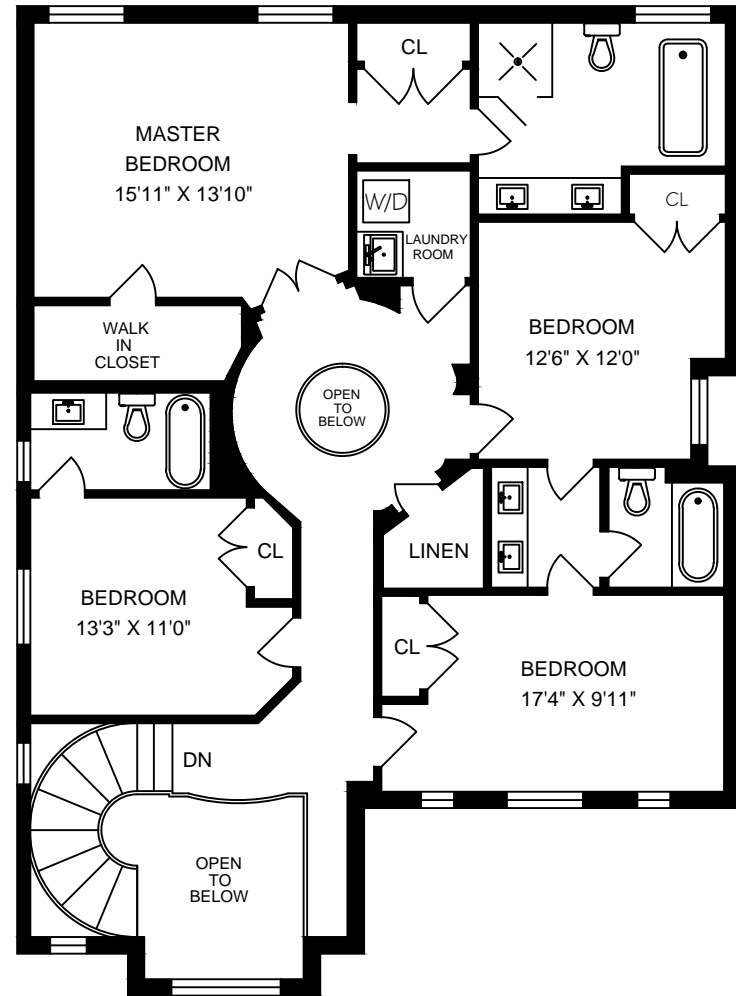

# 3123 VELEBIT PARK BOULEVARD

TC theTANYACREPULJATEAM  
keeping it REal

Prepared by: measuredup.ca

MAIN FLOOR - 1302 SQUARE FEET  
SECOND FLOOR - 1526 SQUARE FEET  
TOTAL - 2828 SQUARE FEET  
GARAGE - 350 SQUARE FEET

Measurements and Calculations are approximate.  
To be used as guidelines only