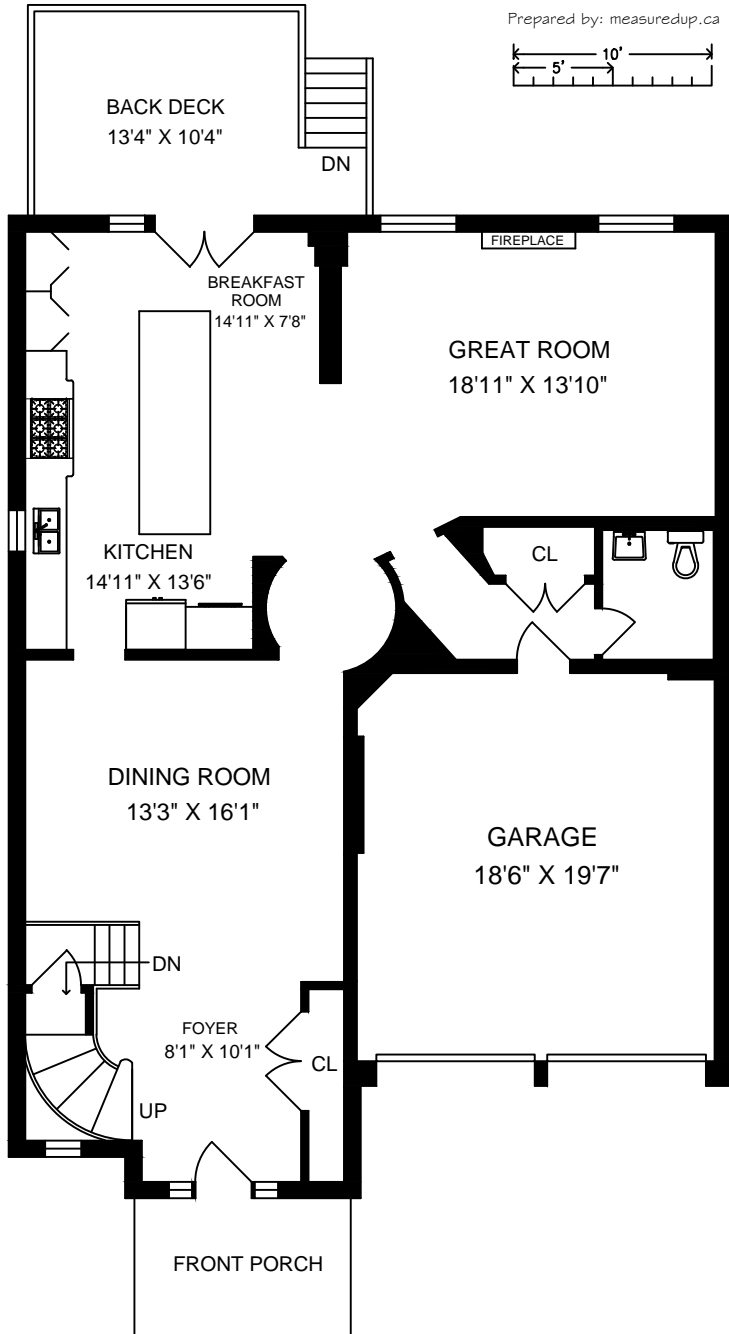

# 3123 VELEBIT PARK BOULEVARD

TC theTANYACREPULJATEAM  
keeping it REal

Prepared by: measuredup.ca

MAIN FLOOR - 1302 SQUARE FEET  
SECOND FLOOR - 1526 SQUARE FEET  
TOTAL - 2828 SQUARE FEET  
GARAGE - 350 SQUARE FEET

Measurements and Calculations are approximate.  
To be used as guidelines only