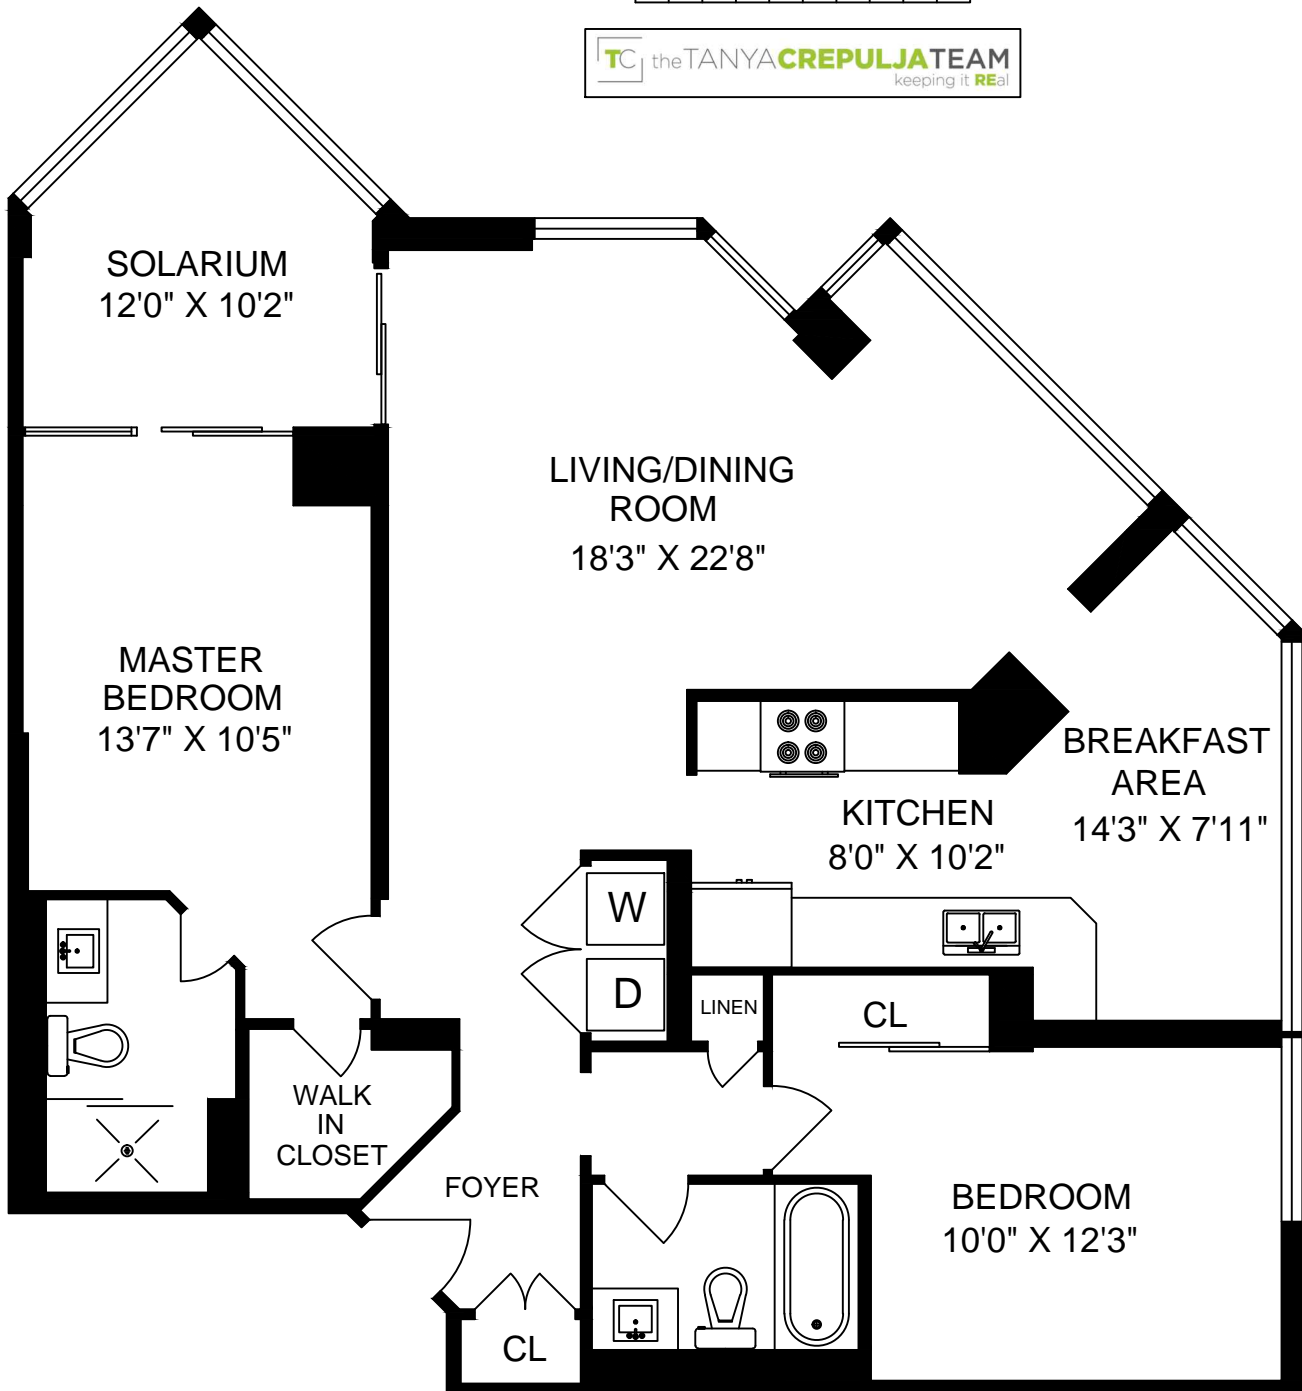

55 KINGBRIDGE GARDEN CIRCLE

SUITE 810 - 1246 SQUARE FEET

Measurements and Calculations are approximate
To be used as guidelines only