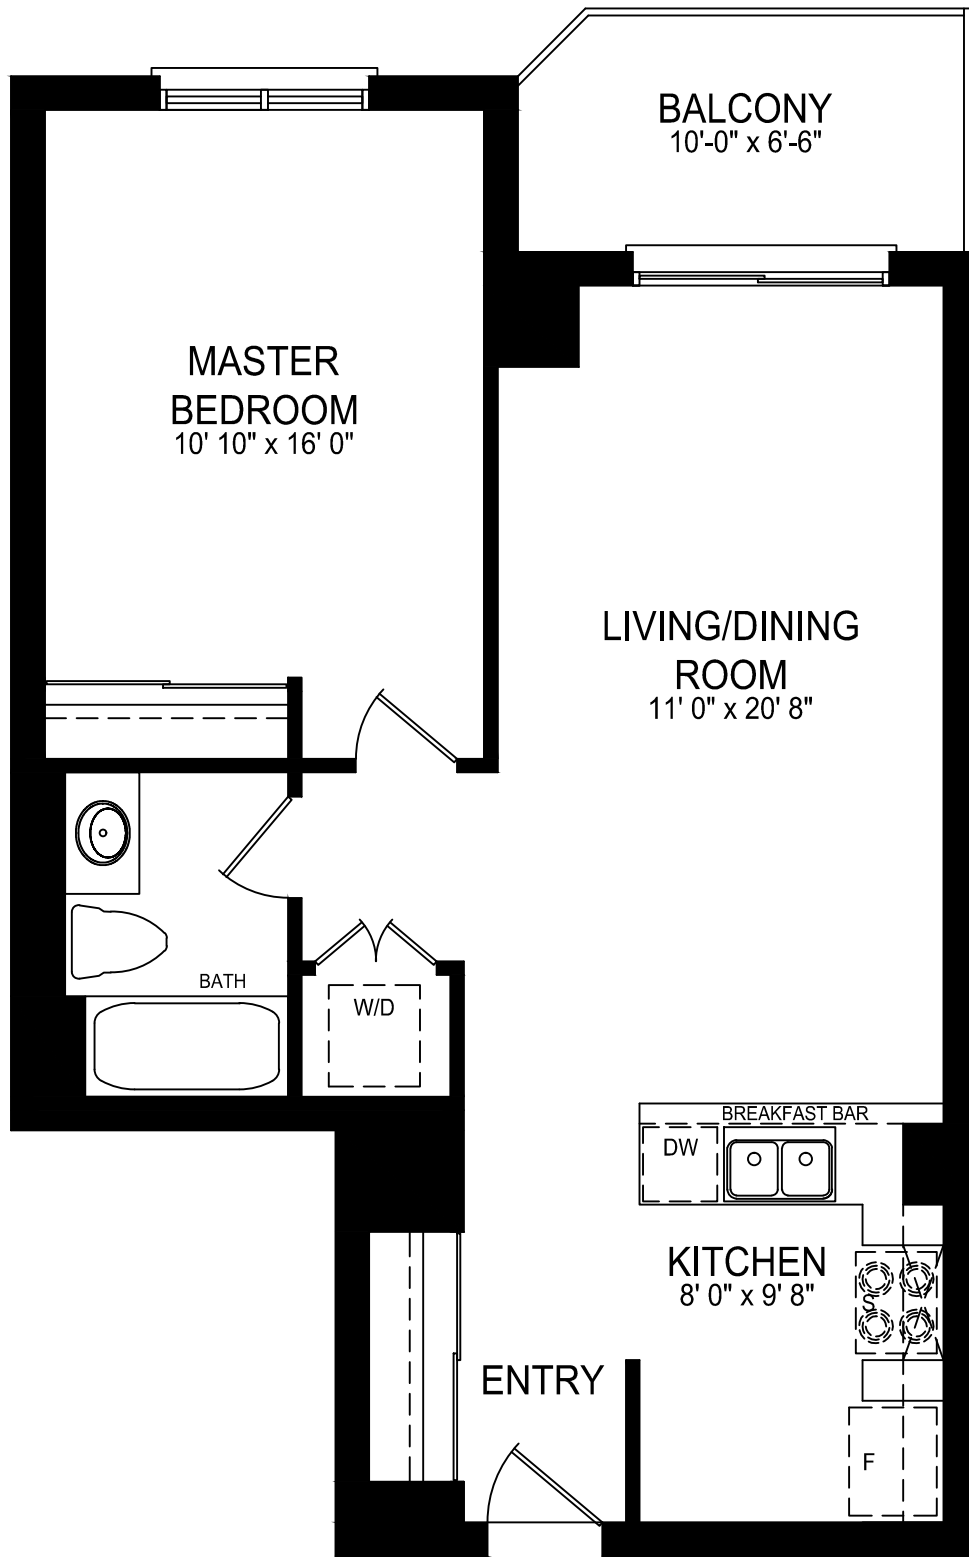

#1709-35 Kingsbridge Garden Circle

Approx. 735 sq.ft.

WWW.SKETCHITUPFLOORPLANS.COM | 416.660.0505
Used as a guideline only. ERRORS & OMISSIONS