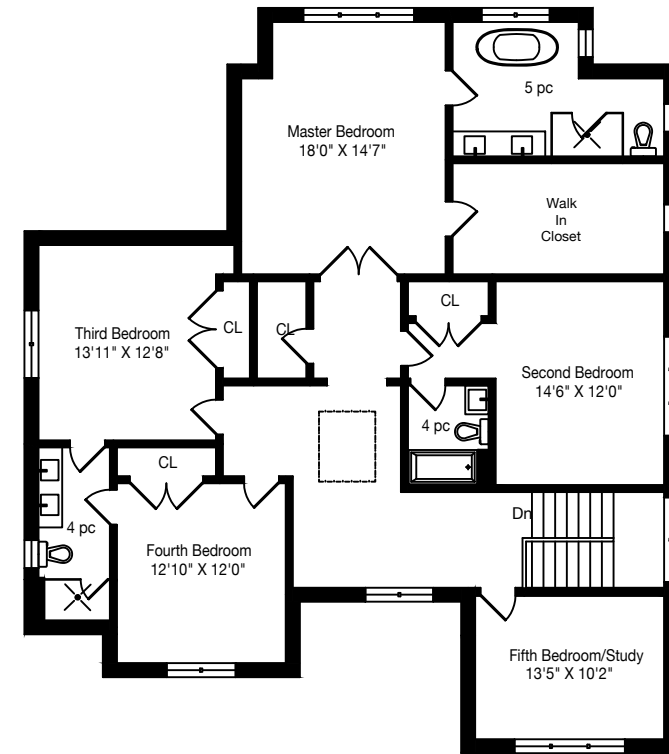

2331 Hammond Road

Total Above Grade - 3717 Square Feet

Measurements and Calculations are approximate
To be used as guidelines only
www.measuredup.ca

Lower Level
1747 Square Feet

Main Floor
1747 Square Feet

Second Floor
1970 Square Feet