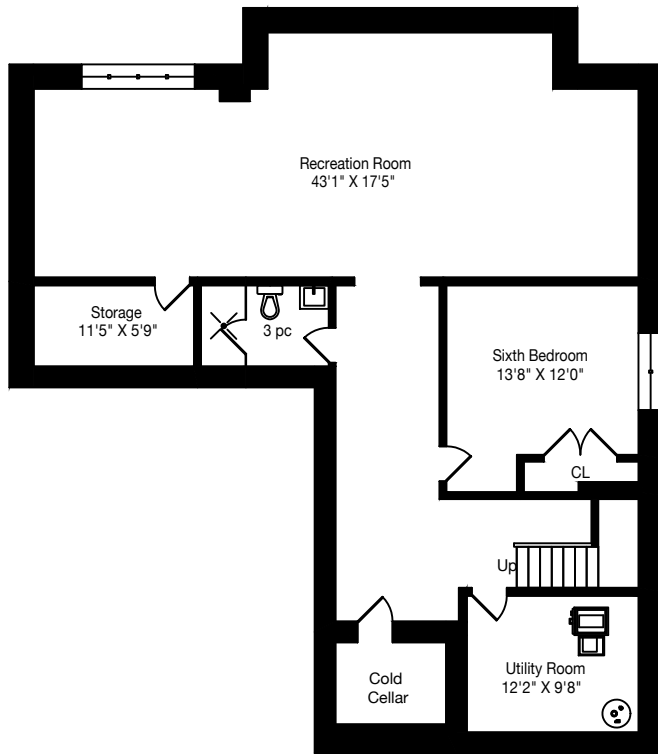

2331 Hammond Road

Total Above Grade - 3717 Square Feet

Measurements and Calculations are approximate
To be used as guidelines only
www.measuredup.ca

Lower Level
1747 Square Feet

Main Floor
1747 Square Feet

Second Floor
1970 Square Feet