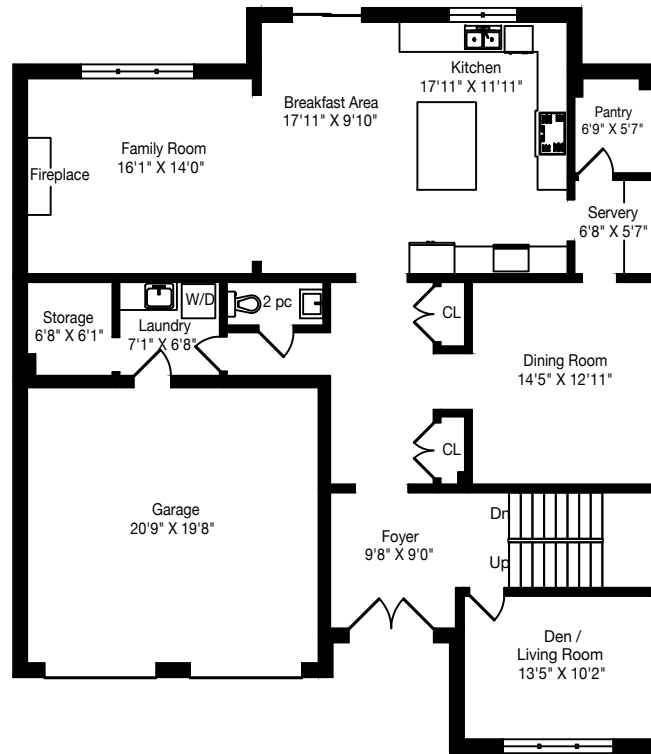

2331 Hammond Road

Total Above Grade - 3717 Square Feet

Measurements and Calculations are approximate
To be used as guidelines only
www.measuredup.ca

Lower Level
1747 Square Feet

Main Floor
1747 Square Feet

Second Floor
1970 Square Feet