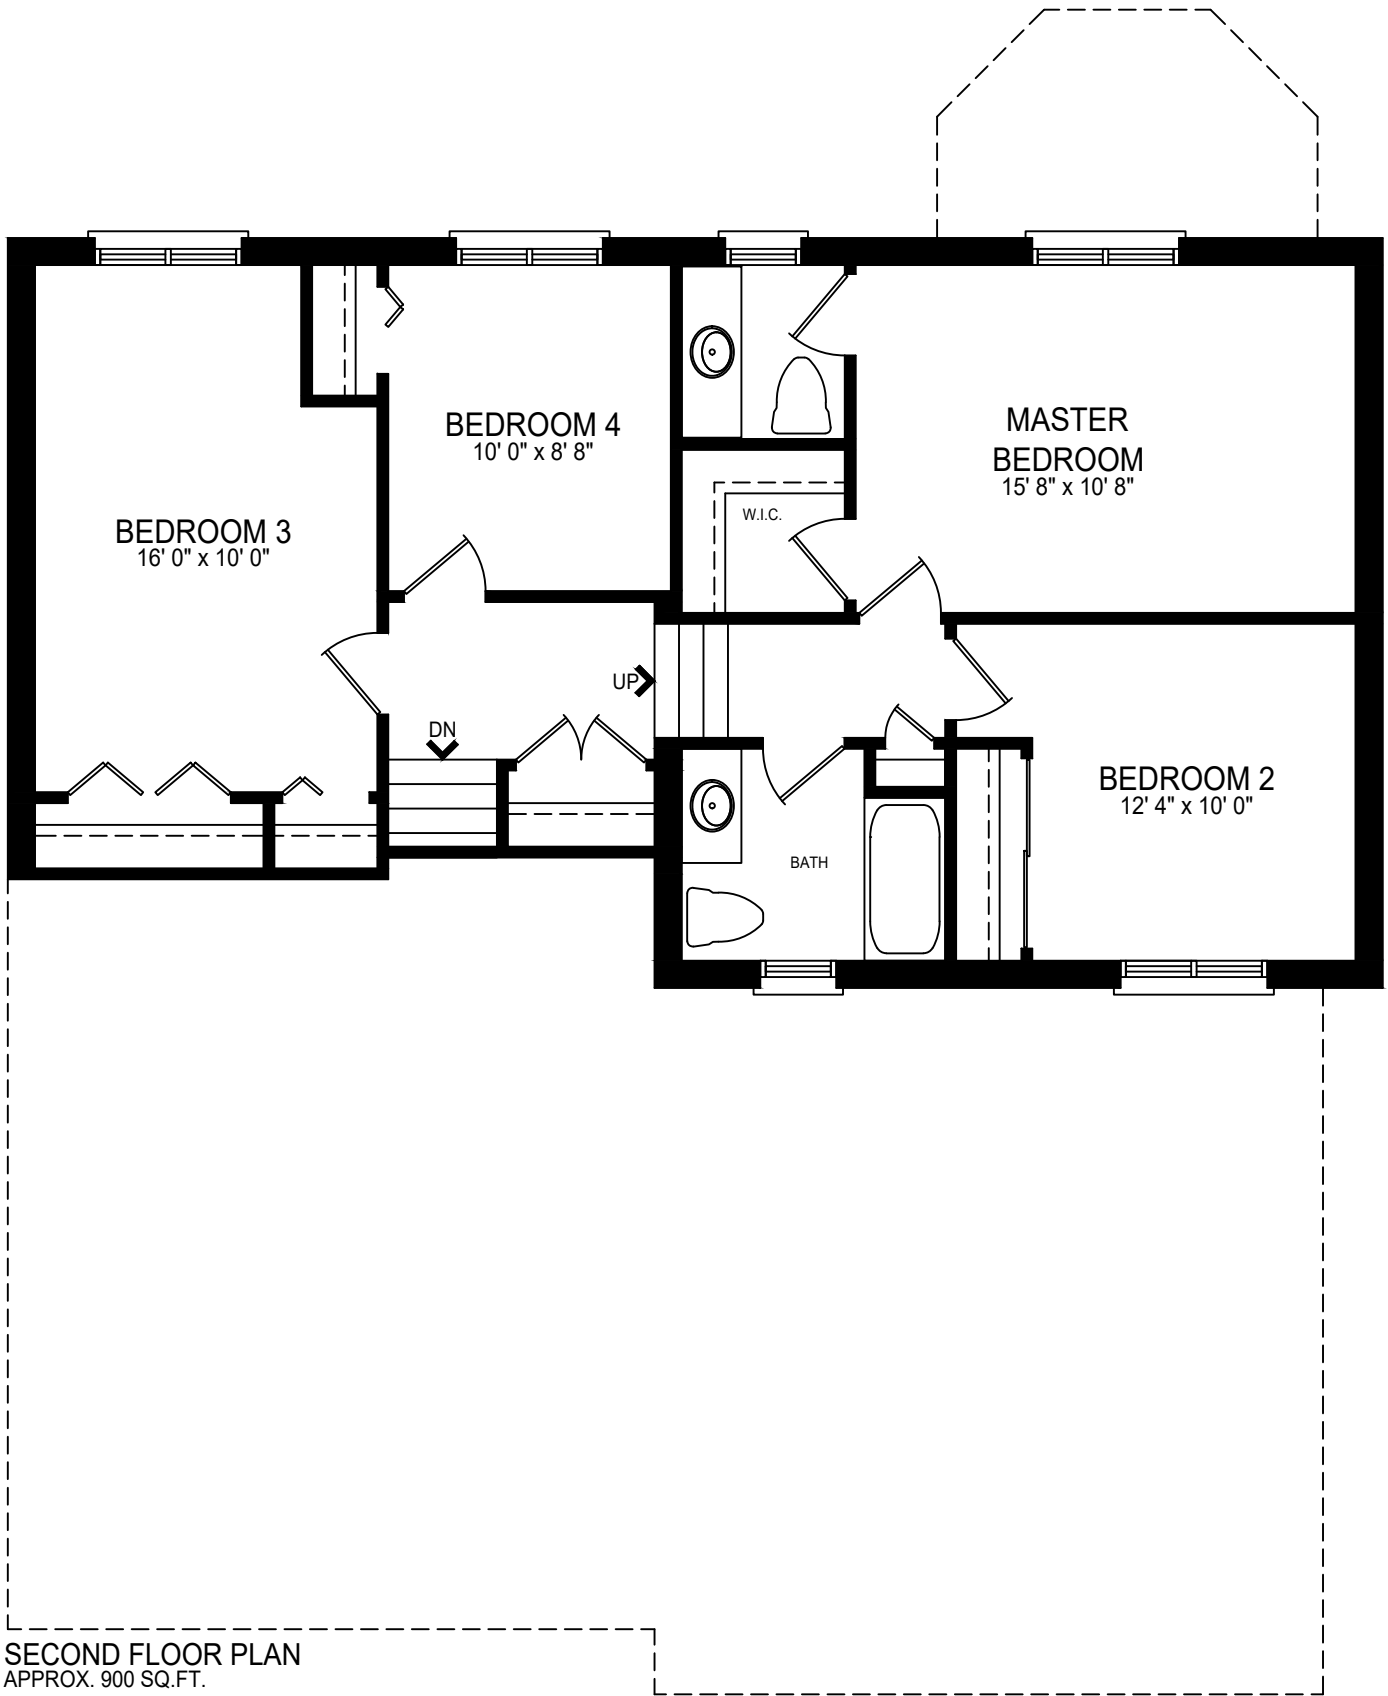

BASEMENT FLOOR PLAN
APPROX. 1,085 SQ.FT.

2265 BLUE BEECH CRESCENT
 APPROX. 2,350 SQ.FT.
 INCLUDING BASEMENT APPROX . 3,435 SQ.FT.
 Used as a guideline only.

GROUND FLOOR PLAN
APPROX. 1,450 SQ.FT.

2265 BLUE BEECH CRESCENT
 APPROX. 2,350 SQ.FT.
 INCLUDING BASEMENT APPROX . 3,435 SQ.FT.
 Used as a guideline only.

SECOND FLOOR PLAN
APPROX. 900 SQ.FT.

2265 BLUE BEECH CRESCENT
 APPROX. 2,350 SQ.FT.
 INCLUDING BASEMENT APPROX . 3,435 SQ.FT.
 Used as a guideline only.