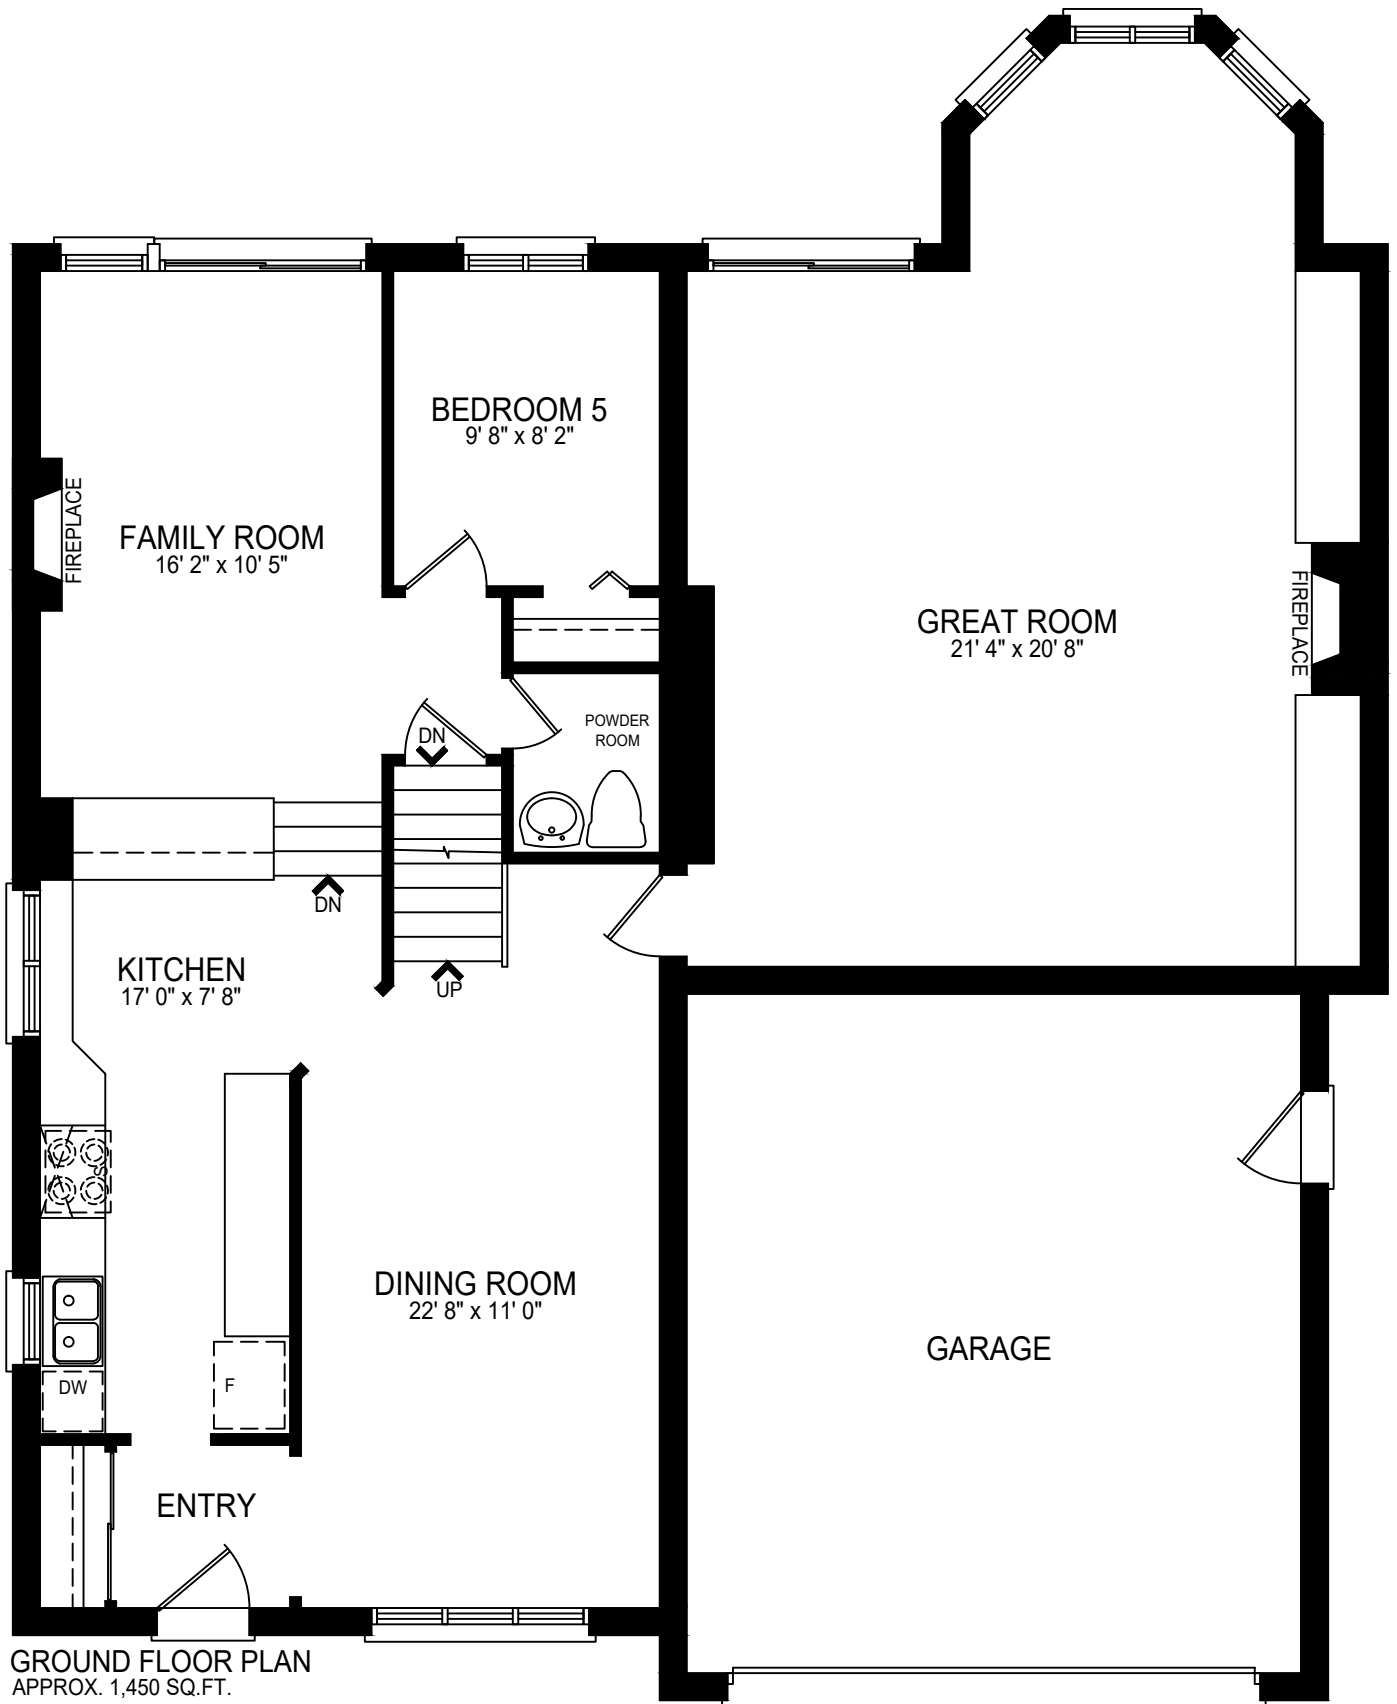

BASEMENT FLOOR PLAN
APPROX. 1,085 SQ.FT.

2265 BLUE BEECH CRESCENT
 APPROX. 2,350 SQ.FT.
 INCLUDING BASEMENT APPROX . 3,435 SQ.FT.
 Used as a guideline only.

GROUND FLOOR PLAN
APPROX. 1,450 SQ.FT.

2265 BLUE BEECH CRESCENT
 APPROX. 2,350 SQ.FT.
 INCLUDING BASEMENT APPROX . 3,435 SQ.FT.
 Used as a guideline only.

SECOND FLOOR PLAN
APPROX. 900 SQ.FT.

2265 BLUE BEECH CRESCENT
 APPROX. 2,350 SQ.FT.
 INCLUDING BASEMENT APPROX . 3,435 SQ.FT.
 Used as a guideline only.