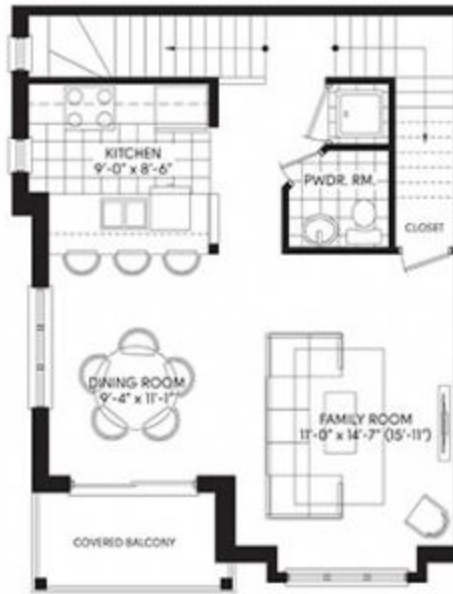

AUTUMN BREEZE

1438 SQ.FT.

GROUND FLOOR

MAIN FLOOR

OPT 1 - 3 BEDROOM & MAIN BATH

UPPER FLOOR

OPT 2 - MASTER BEDROOM WITH LUXURY ENSUITE BEDROOM 2 & MAIN BATH