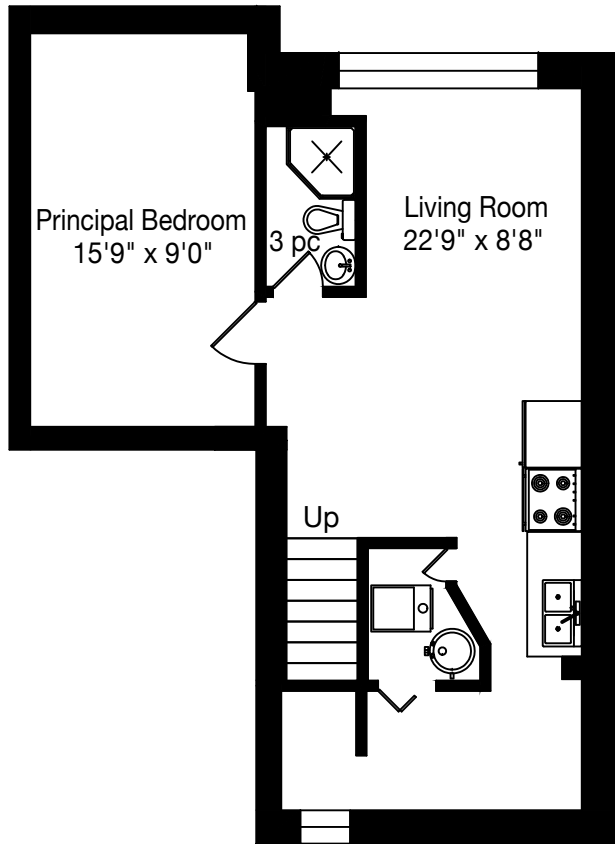

# 1451 Pate Court

Measurements and Calculations are approximate  
 To be used as guidelines only  
[www.measuredup.ca](http://www.measuredup.ca)

Lower Level  
 636 Square Feet

Main Floor  
 636 Square Feet

Second Floor  
 732 Square Feet