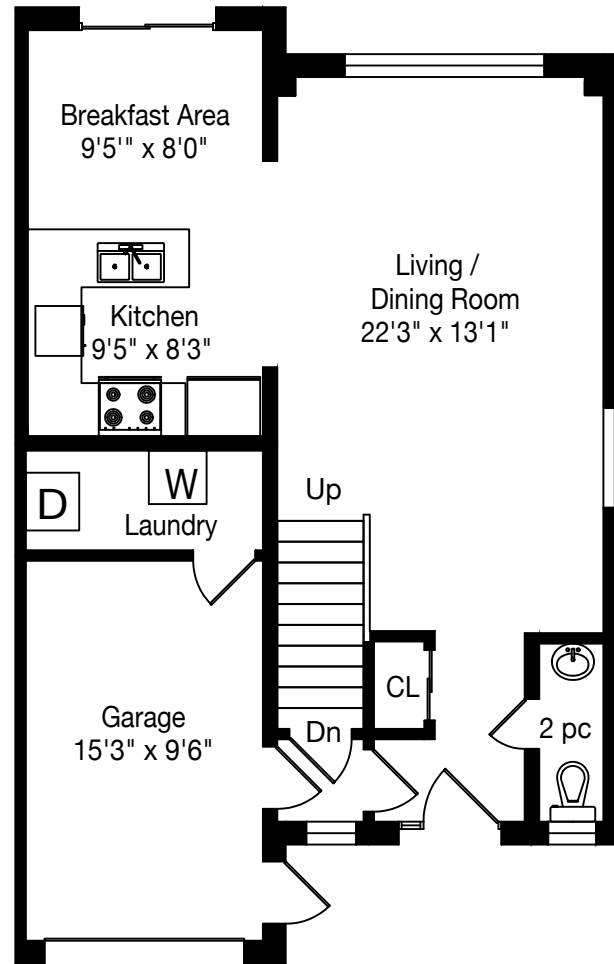

# 1451 Pate Court

Measurements and Calculations are approximate  
 To be used as guidelines only  
[www.measuredup.ca](http://www.measuredup.ca)

Lower Level  
 636 Square Feet

Main Floor  
 636 Square Feet

Second Floor  
 732 Square Feet