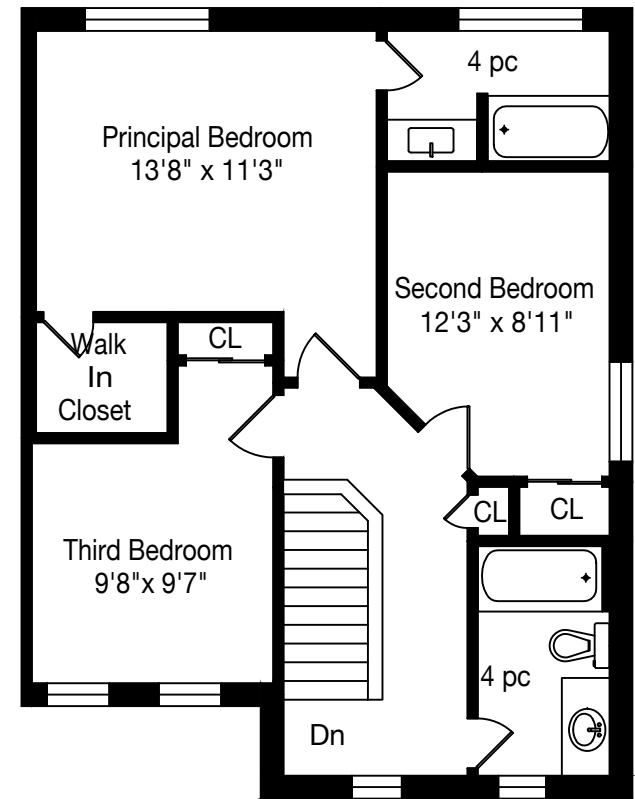

# 1451 Pate Court

Measurements and Calculations are approximate  
 To be used as guidelines only  
[www.measuredup.ca](http://www.measuredup.ca)

Lower Level  
 636 Square Feet

Main Floor  
 636 Square Feet

Second Floor  
 732 Square Feet