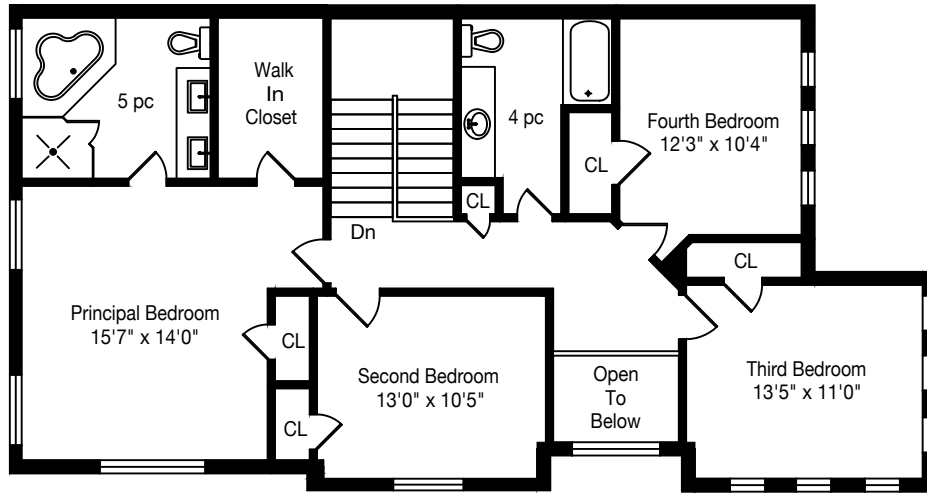

2525 Grand Oak Trail

Total Above Grade - 2390 Square Feet
Total Square Footage - 3550 Square Feet

TANYA
CREPULJA
TEAM

Second Floor
1280 Square Feet