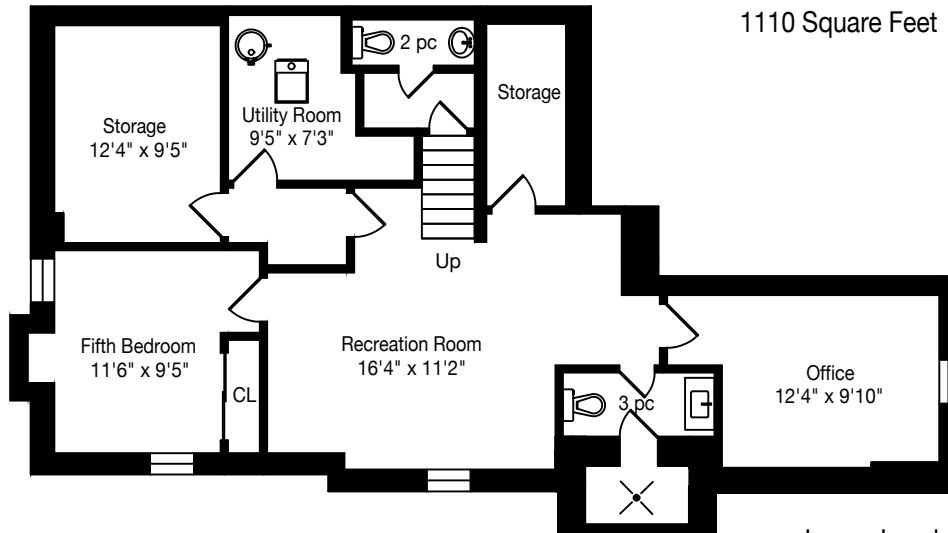

Lower Level
1160 Square Feet