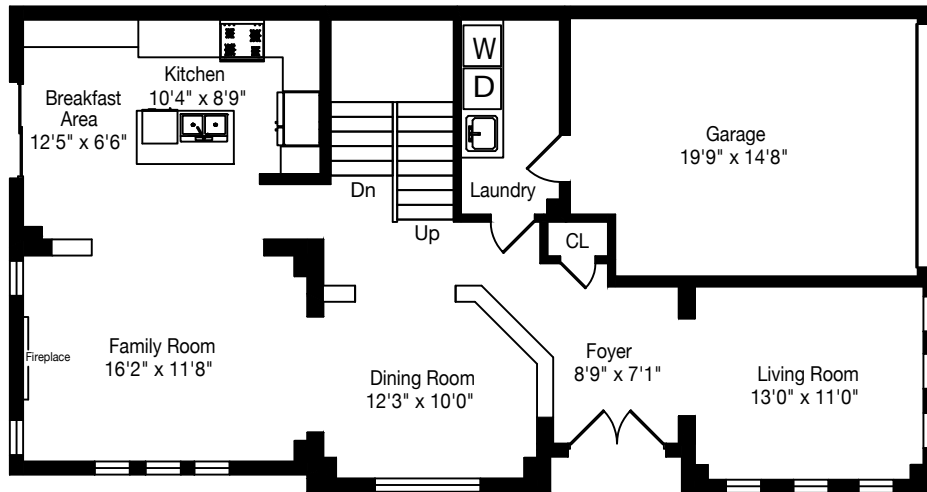

Main Floor
1110 Square Feet