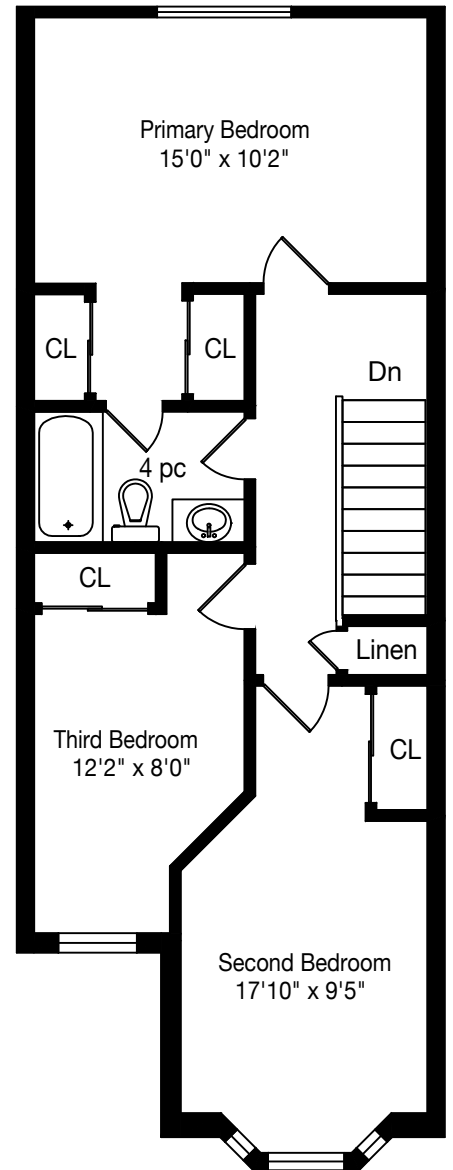

# 52-2080 Leanne Blvd

TANYA  
**CREPULJA**  
TEAM

Total Above Grade - 1120 Square Feet  
Total Square Footage - 1592 Square Feet

Measurements and Calculations are approximate  
To be used as guidelines only  
[www.measuredup.ca](http://www.measuredup.ca)

Lower Level  
472 Square Feet

Main Floor  
472 Square Feet

Second Floor  
648 Square Feet