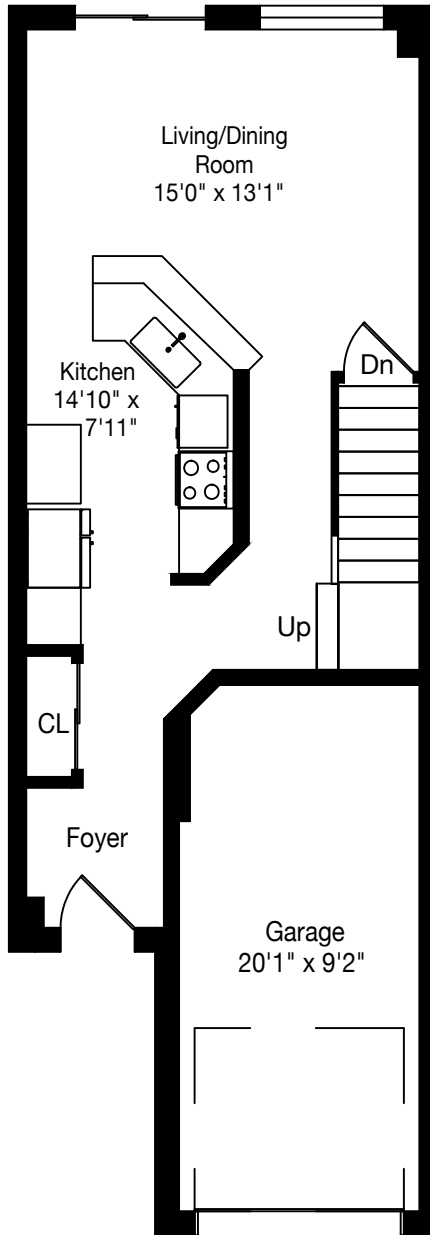

# 52-2080 Leanne Blvd

TANYA  
**CREPULJA**  
TEAM

Total Above Grade - 1120 Square Feet  
Total Square Footage - 1592 Square Feet

Measurements and Calculations are approximate  
To be used as guidelines only  
[www.measuredup.ca](http://www.measuredup.ca)

Lower Level  
472 Square Feet

Main Floor  
472 Square Feet

Second Floor  
648 Square Feet