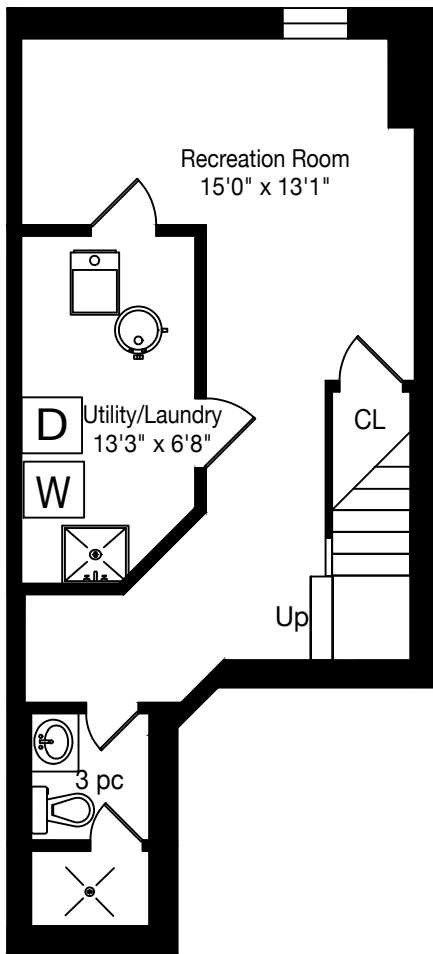

# 52-2080 Leanne Blvd

TANYA  
**CREPULJA**  
TEAM

Total Above Grade - 1120 Square Feet  
Total Square Footage - 1592 Square Feet

Measurements and Calculations are approximate  
To be used as guidelines only  
[www.measuredup.ca](http://www.measuredup.ca)

Lower Level  
472 Square Feet

Main Floor  
472 Square Feet

Second Floor  
648 Square Feet