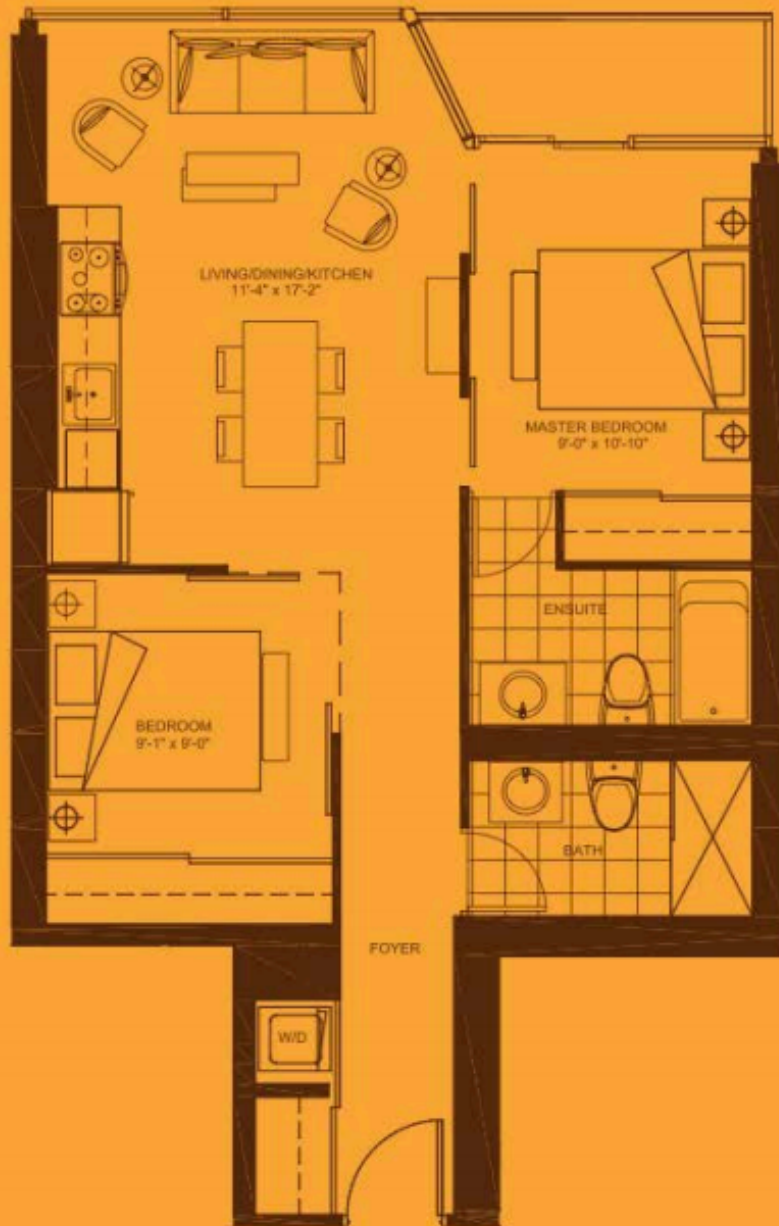

# VERARDO

2 BEDROOM  
724 SQ.FT.

FLOORS 4-30. NO BALCONY ON 4TH FLOOR

Not to scale. Sizes and specifications are subject to change. Illustrations are artist's concept. E.&O.E.