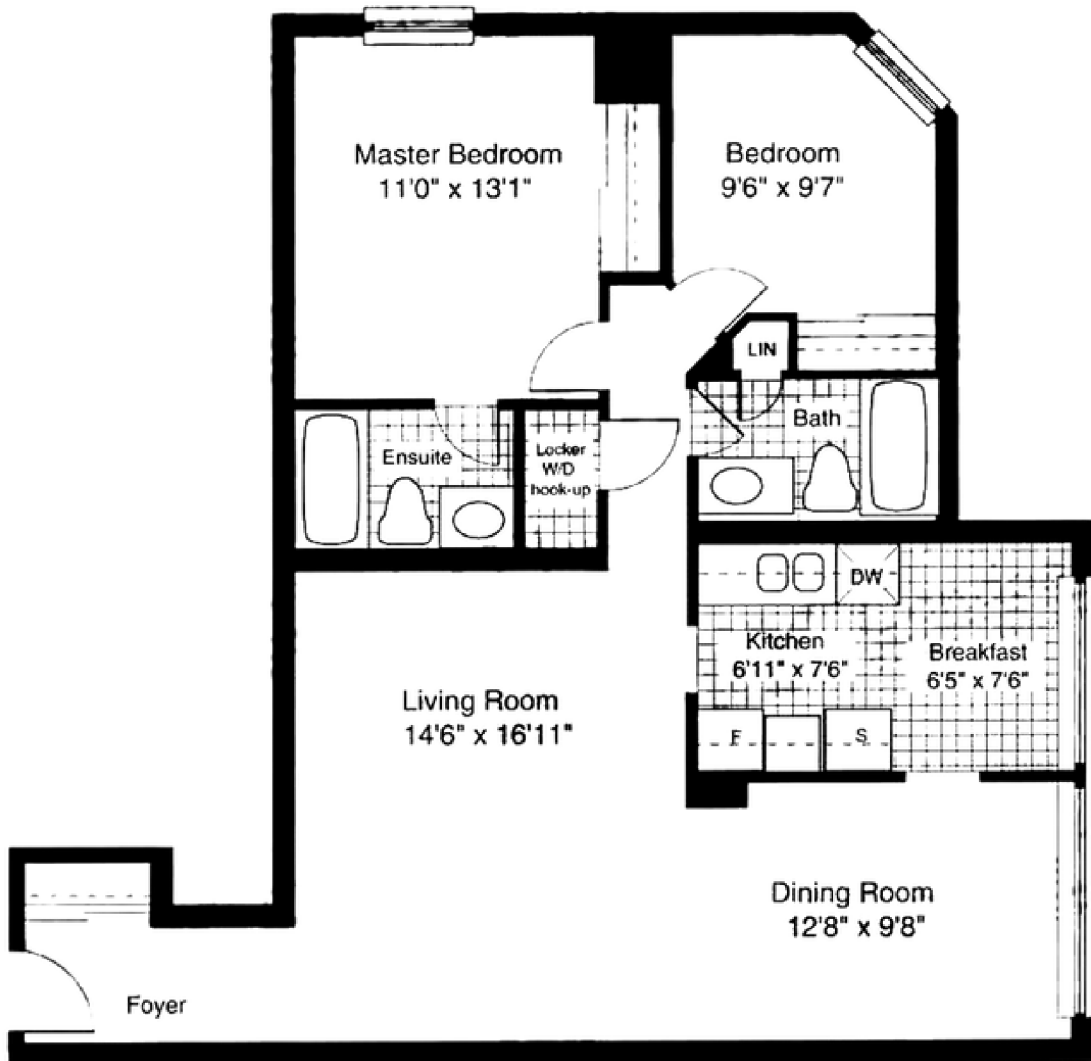

# THE AURORA

2 BEDROOM - 1037 SQ. FT

Typical Floor 2nd to 6th

Typical Floor 8th to 27th

TANYA  
**CREPULJA**  
TEAM