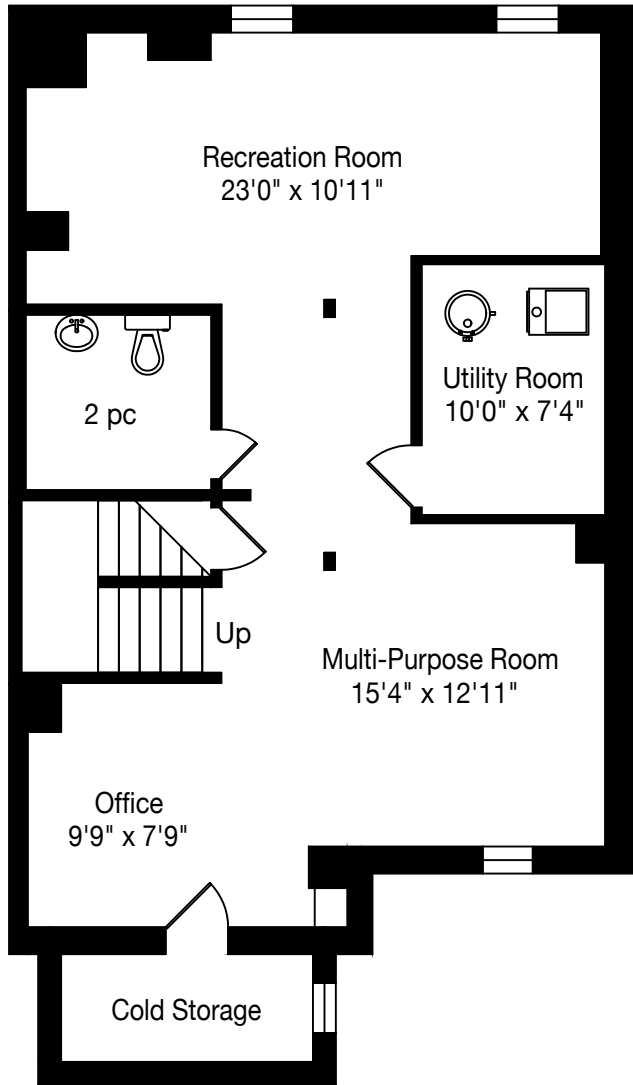

506 Sixteen Mile Drive

Total Above Grade - 1820 Square Feet
Total Square Footage - 2730 Square Feet

Measurements and Calculations are approximate
To be used as guidelines only
www.measuredup.ca

TANYA
CREPULJA
TEAM

Lower Level
910 Square Feet

Main Floor
910 Square Feet

Second Floor
910 Square Feet