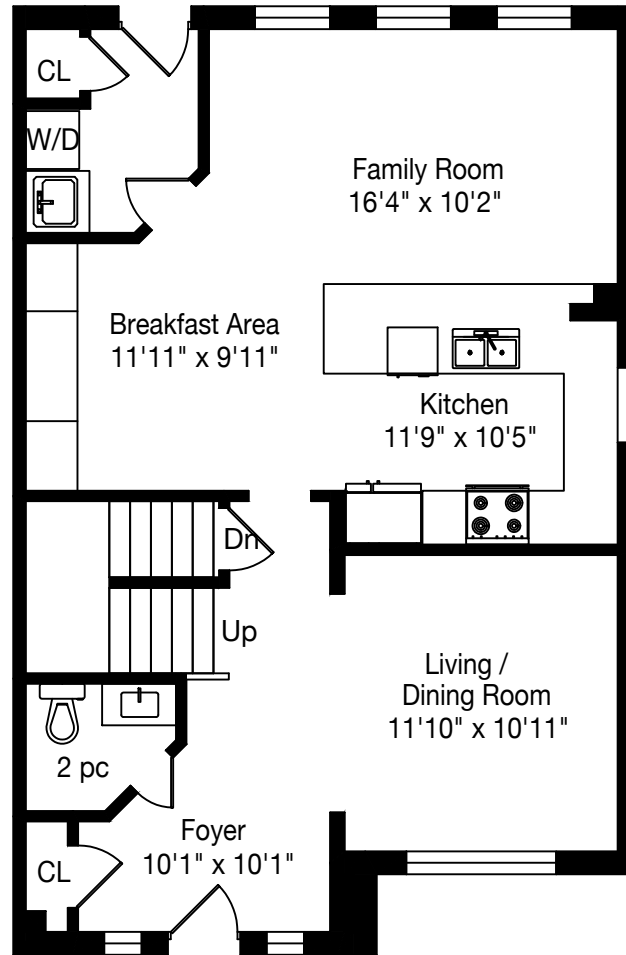

506 Sixteen Mile Drive

Total Above Grade - 1820 Square Feet
Total Square Footage - 2730 Square Feet

Measurements and Calculations are approximate
To be used as guidelines only
www.measuredup.ca

TANYA
CREPULJA
TEAM

Lower Level
910 Square Feet

Main Floor
910 Square Feet

Second Floor
910 Square Feet