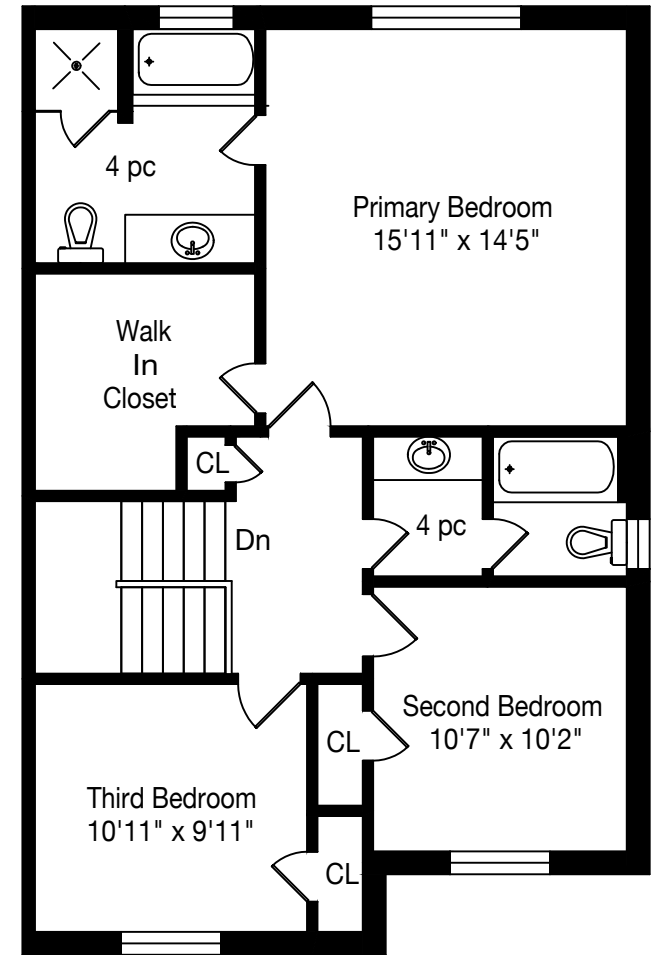

506 Sixteen Mile Drive

Total Above Grade - 1820 Square Feet
Total Square Footage - 2730 Square Feet

Measurements and Calculations are approximate
To be used as guidelines only
www.measuredup.ca

TANYA
CREPULJA
TEAM

Lower Level
910 Square Feet

Main Floor
910 Square Feet

Second Floor
910 Square Feet