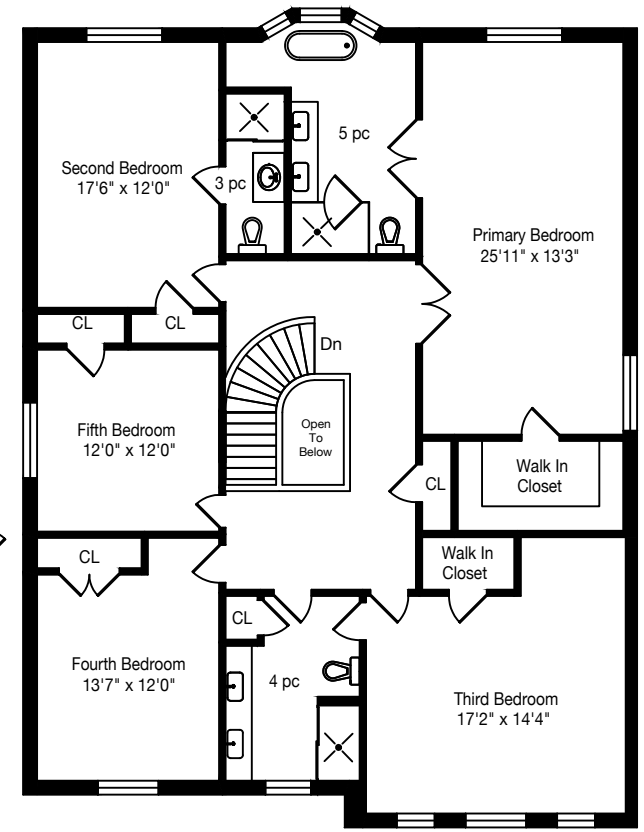

Second Floor
2070 Square Feet