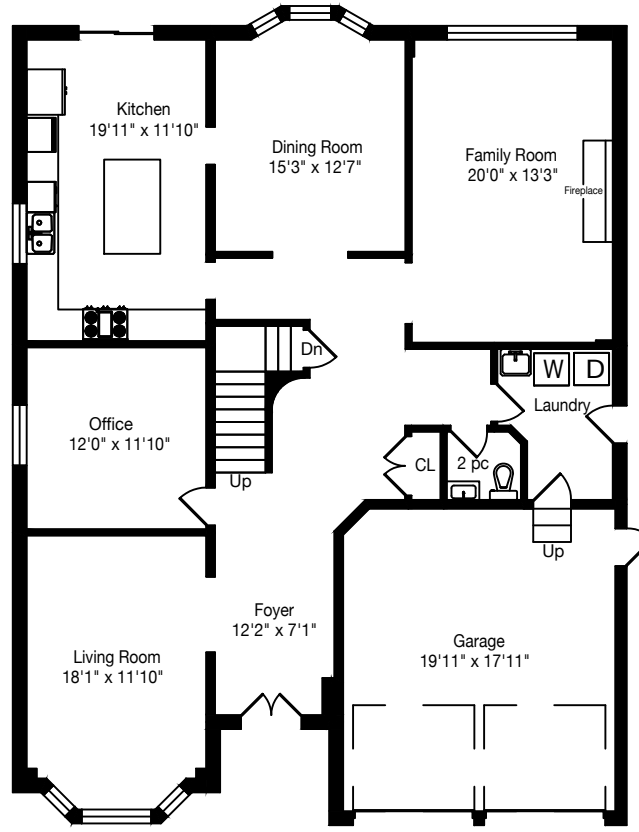

Main Floor
1690 Square Feet