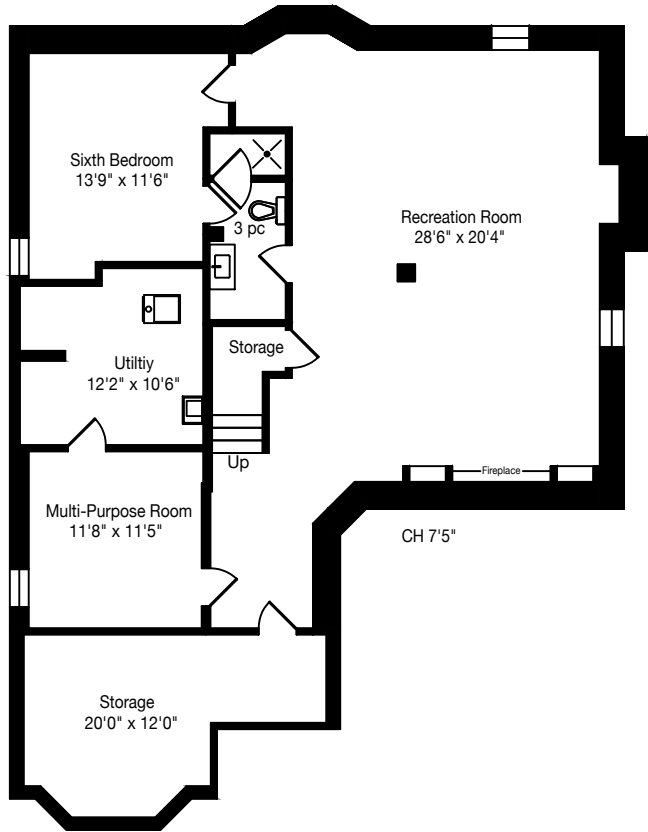

1104 Ambercroft Lane

Total Above Grade - 3760 Square Feet
Total Square Footage - 5488 Square Feet

TANYA
CREPULJA
TEAM

Lower Level
1702 Square Feet