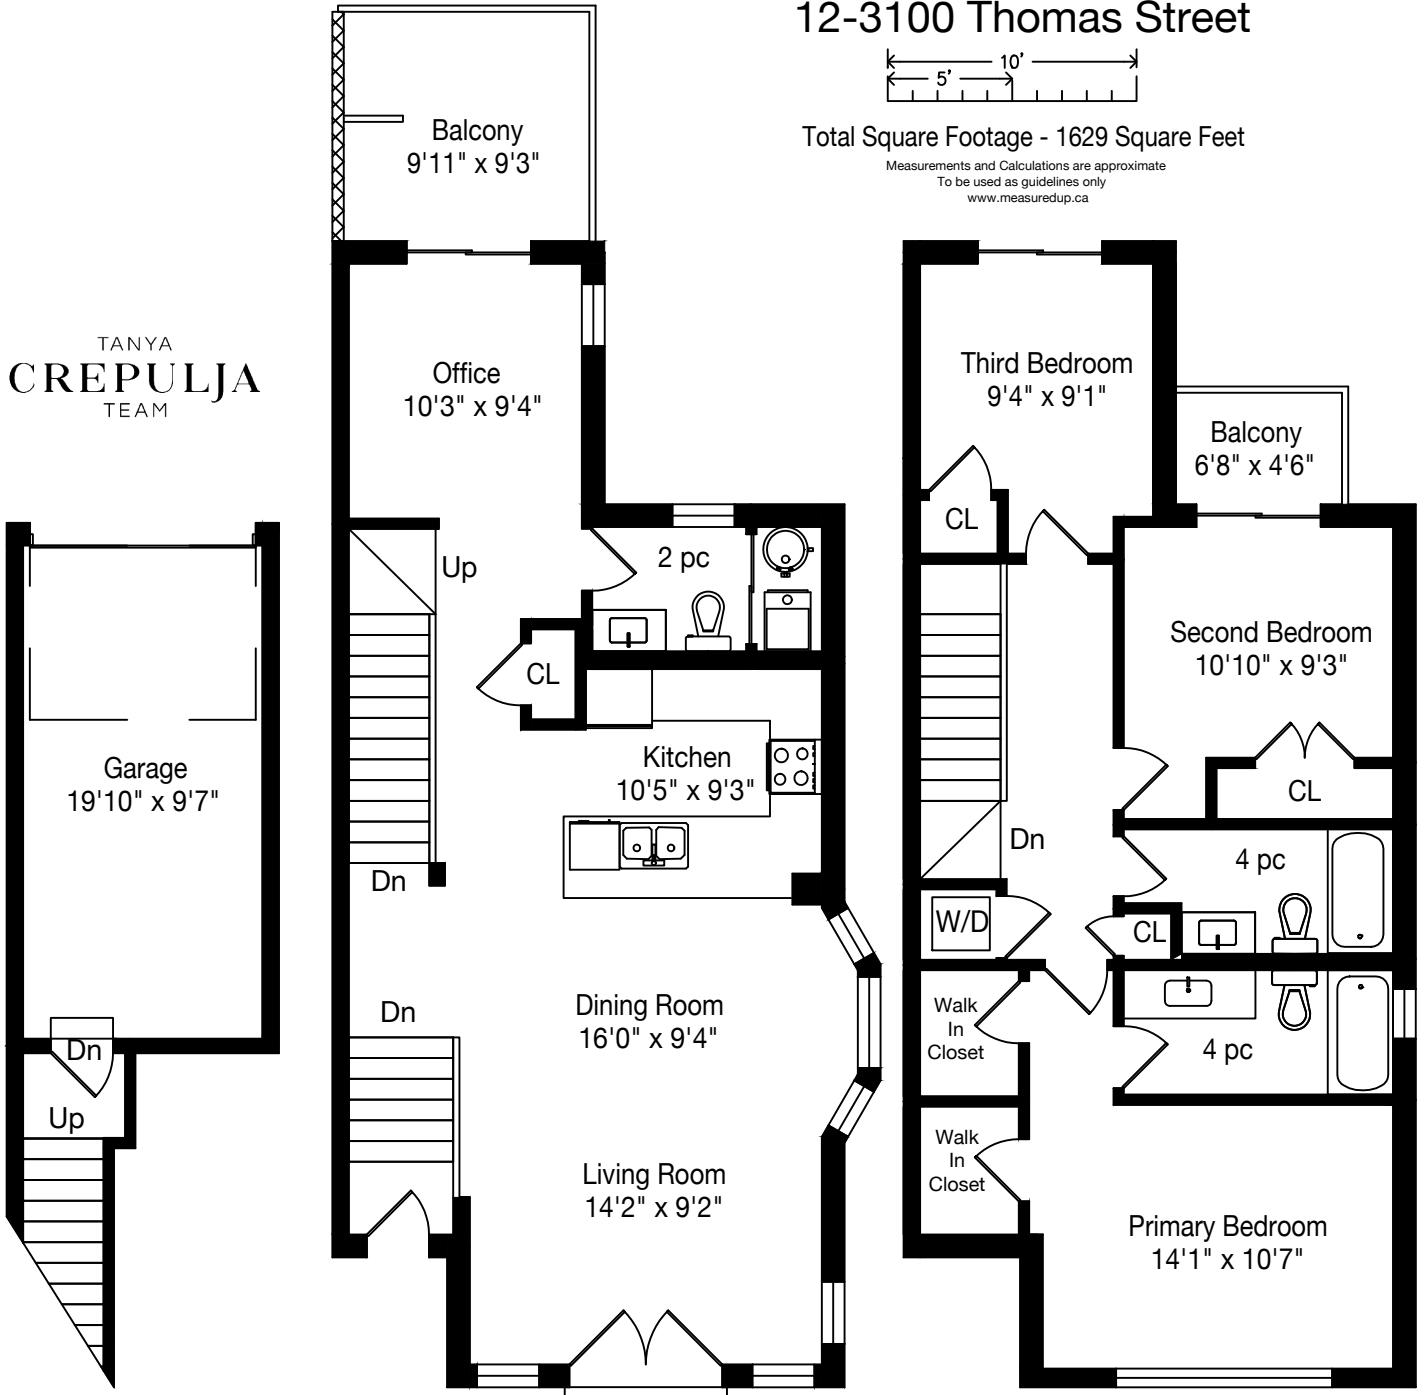

TANYA
CREPULJA
TEAM

12-3100 Thomas Street

Total Square Footage - 1629 Square Feet

Measurements and Calculations are approximate
To be used as guidelines only
www.measuredup.ca

Garage
227 Square Feet

Main Floor
820 Square Feet

Second Floor
809 Square Feet