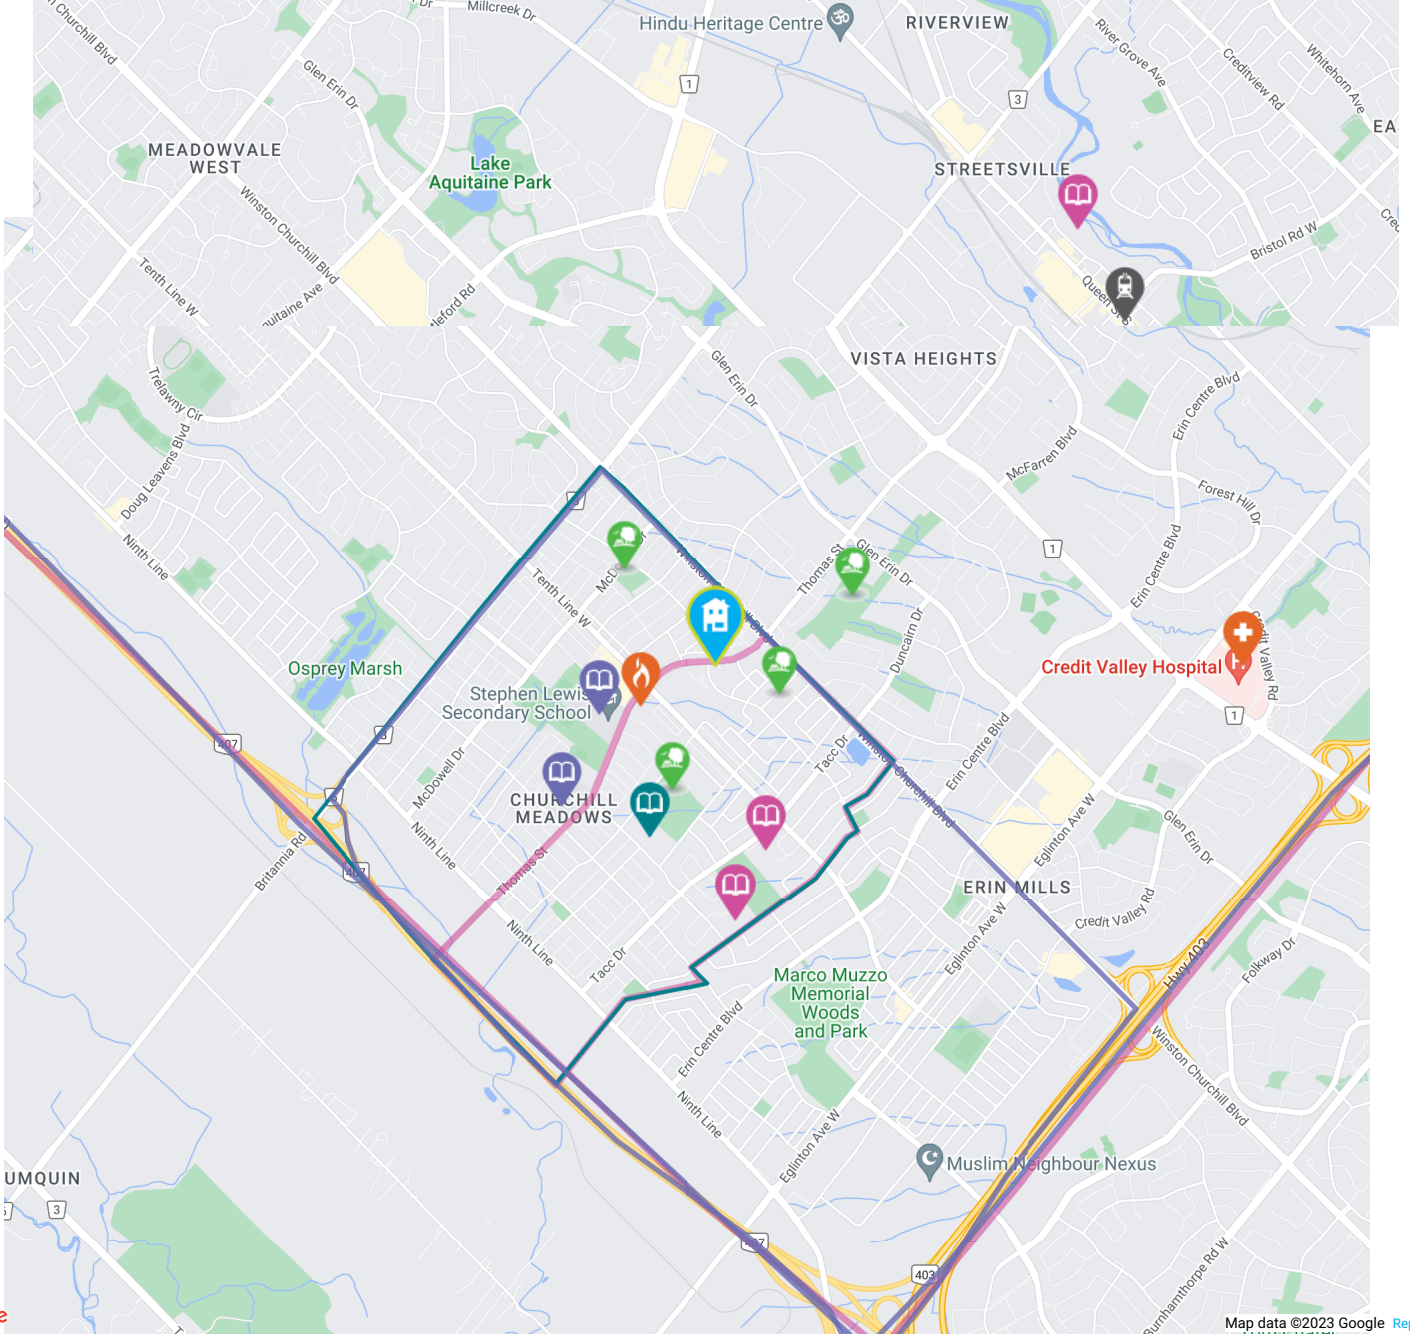

Google

Map data ©2023 Google [Report a map error](#)

- 📍 Elementary Schools
- 📍 Middle Schools
- 📍 High Schools
- 📍 Transit
- 📍 Safety
- Elementary Attendance Zone
- Middle Attendance Zone
- High Attendance Zone
- 🌳 Parks

HoodQ

Disclaimer: These materials have been prepared for tanya@tcteam.ca and are not intended to solicit buyers or sellers currently under contract with a brokerage. By accessing this information you have agreed to our terms of service, which are hereby incorporated by reference. This information may contain errors and omissions. You are not permitted to rely on the contents of this information and must take steps to independently verify its contents with the appropriate authorities (school boards, governments etc.). As a recipient of this information, you agree not to hold us, our licensors or the owners of the information liable for any damages, howsoever caused.