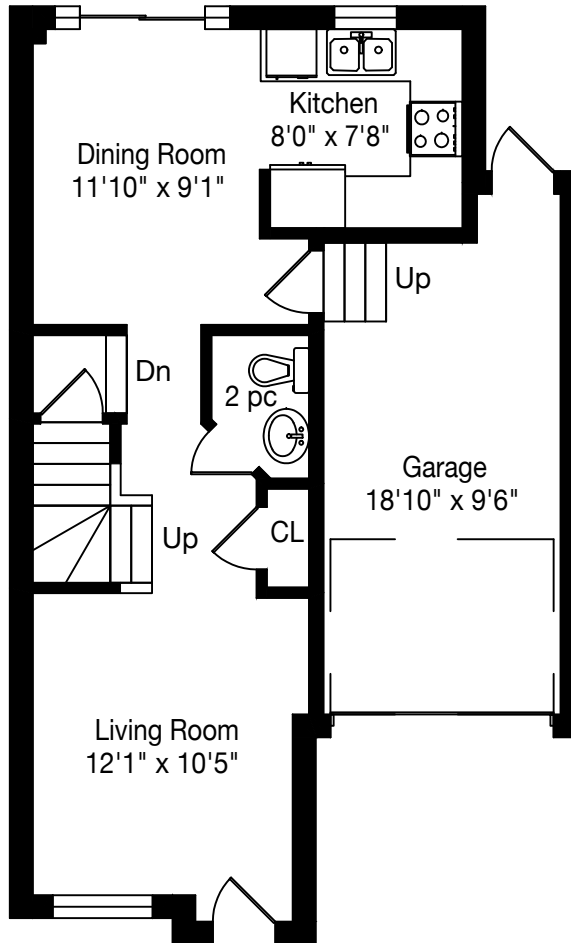

2231 Braeswood Lane

Total Above Grade - 1160 Square Feet

Total Square Footage - 1680 Square Feet

Measurements and Calculations are approximate
To be used as guidelines only
www.measuredup.ca

TANYA
CREPULJA
TEAM

Lower Level
520 Square Feet

Main Floor
520 Square Feet

Second Floor
640 Square Feet