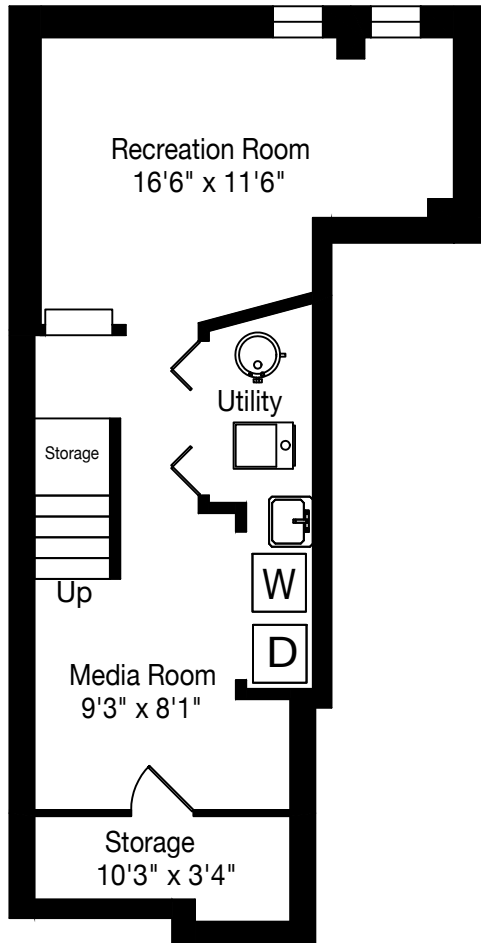

2231 Braeswood Lane

Total Above Grade - 1160 Square Feet

Total Square Footage - 1680 Square Feet

Measurements and Calculations are approximate
To be used as guidelines only
www.measuredup.ca

TANYA
CREPULJA
TEAM

Lower Level
520 Square Feet

Main Floor
520 Square Feet

Second Floor
640 Square Feet