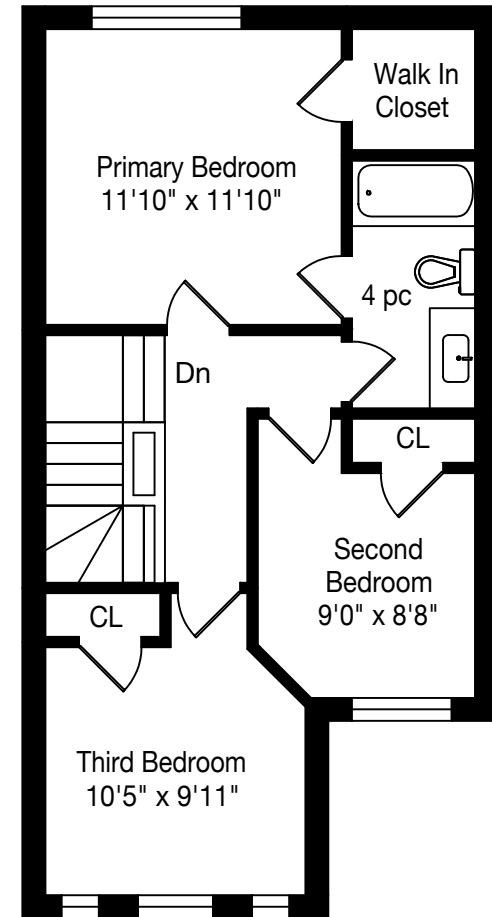

2231 Braeswood Lane

Total Above Grade - 1160 Square Feet

Total Square Footage - 1680 Square Feet

Measurements and Calculations are approximate
To be used as guidelines only
www.measuredup.ca

TANYA
CREPULJA
TEAM

Lower Level
520 Square Feet

Main Floor
520 Square Feet

Second Floor
640 Square Feet