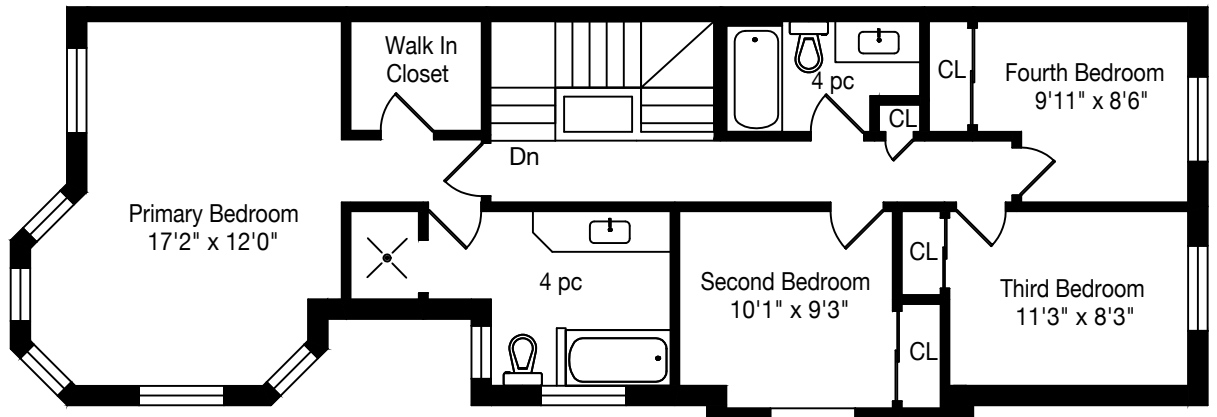

5915 Whitehorn Avenue

Total Above Grade - 1858 Square Feet
Total Square Footage - 2738 Square Feet

Measurements and Calculations are approximate
To be used as guidelines only
www.measuredup.ca

TANYA
CREPULJA
TEAM

Second Floor
990 Square Feet

Main Floor
868 Square Feet
+ 195 Garage

Lower Level
880 Square Feet