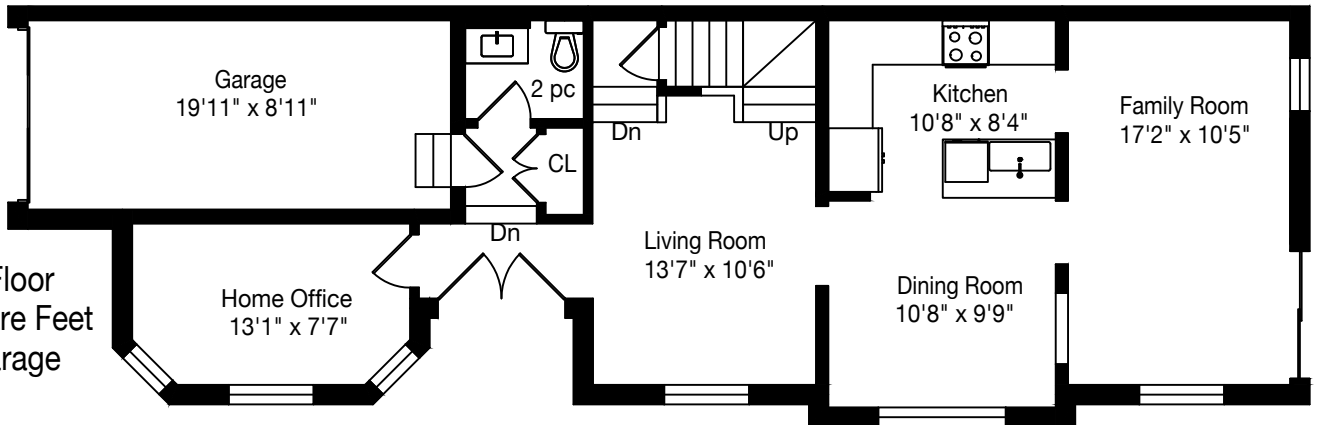

5915 Whitehorn Avenue

Total Above Grade - 1858 Square Feet
Total Square Footage - 2738 Square Feet

Measurements and Calculations are approximate
To be used as guidelines only
www.measuredup.ca

TANYA
CREPULJA
TEAM

Second Floor
990 Square Feet

Main Floor
868 Square Feet
+ 195 Garage

Lower Level
880 Square Feet