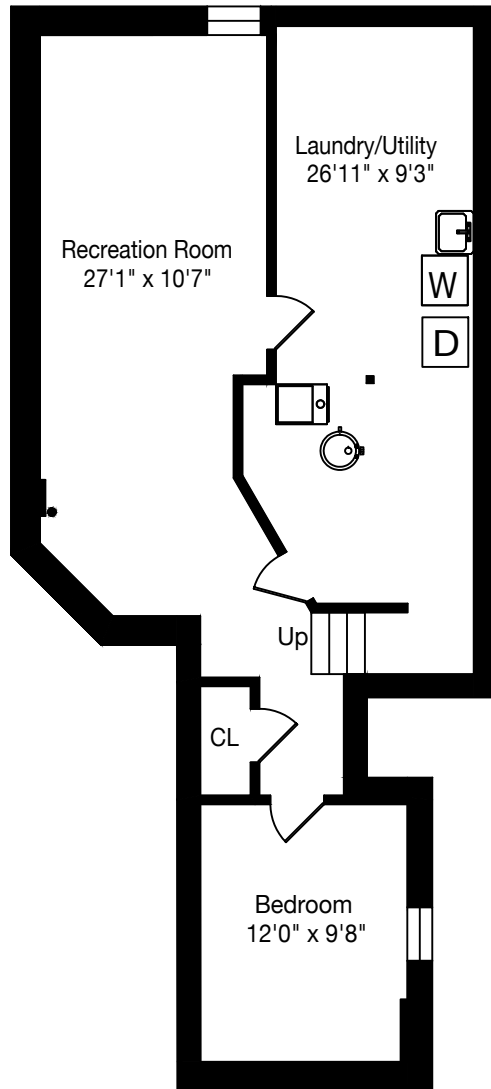

509 Ridgewood Court

Total Above Grade - 1832 Square Feet
Total Square Footage - 2738 Square Feet

Measurements and Calculations are approximate
To be used as guidelines only
www.measuredup.ca

TANYA
CREPULJA
TEAM

Lower Level
906 Square Feet

Main Floor
922 Square Feet
+ 230 Garage

Second Floor
910 Square Feet