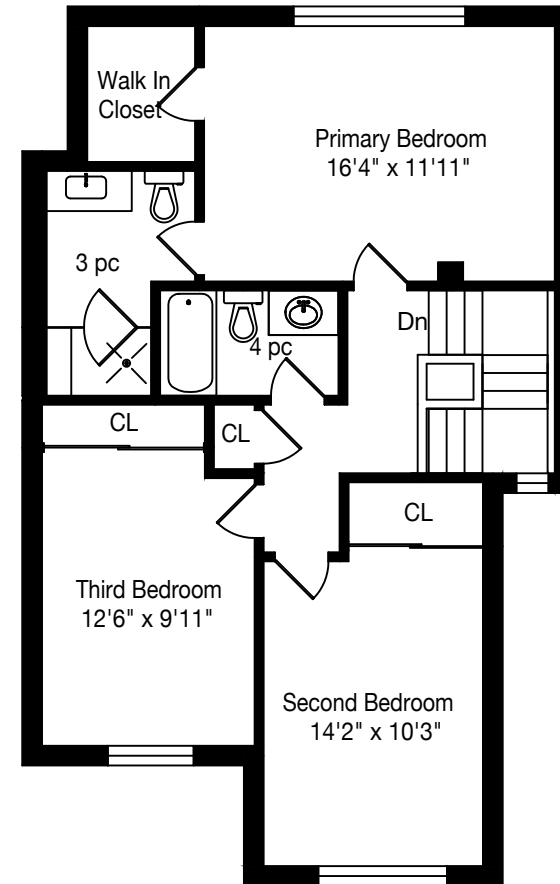

509 Ridgewood Court

Total Above Grade - 1832 Square Feet
Total Square Footage - 2738 Square Feet

Measurements and Calculations are approximate
To be used as guidelines only
www.measuredup.ca

TANYA
CREPULJA
TEAM

Lower Level
906 Square Feet

Main Floor
922 Square Feet
+ 230 Garage

Second Floor
910 Square Feet