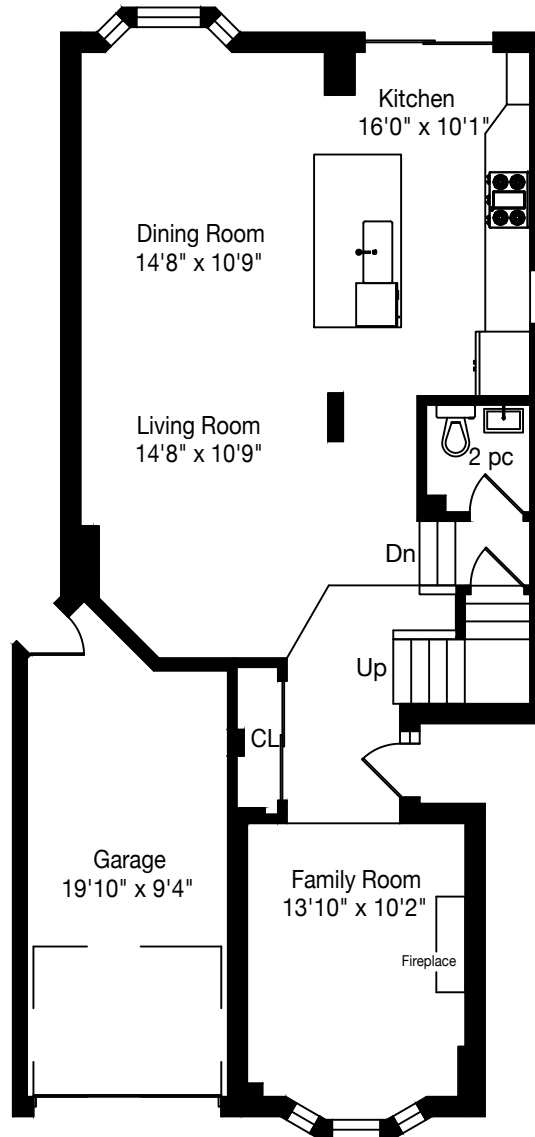

509 Ridgewood Court

Total Above Grade - 1832 Square Feet
Total Square Footage - 2738 Square Feet

Measurements and Calculations are approximate
To be used as guidelines only
www.measuredup.ca

TANYA
CREPULJA
TEAM

Lower Level
906 Square Feet

Main Floor
922 Square Feet
+ 230 Garage

Second Floor
910 Square Feet