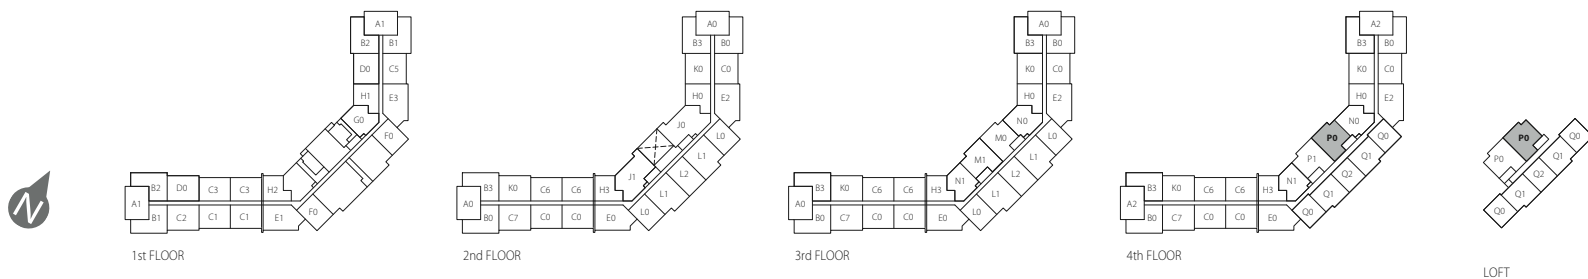

The Henry One Bedroom + Loft

P0 Suite: 1,321 Sq. Ft. • Balcony 60 Sq. Ft. • Total Area: 1,381 Sq. Ft.

LOFT

Note: All prices, figures, sizes, specifications and information are subject to change without notice. E. & O.E. All areas and stated dimensions are approximate. Actual usable floor space, living area and square footage may vary from stated floor area. The unit shown may be the reverse of the unit purchased. Please note, some suites are affected by firewall, please see Sales Consultant for details. All illustrations are Artist's concept only.