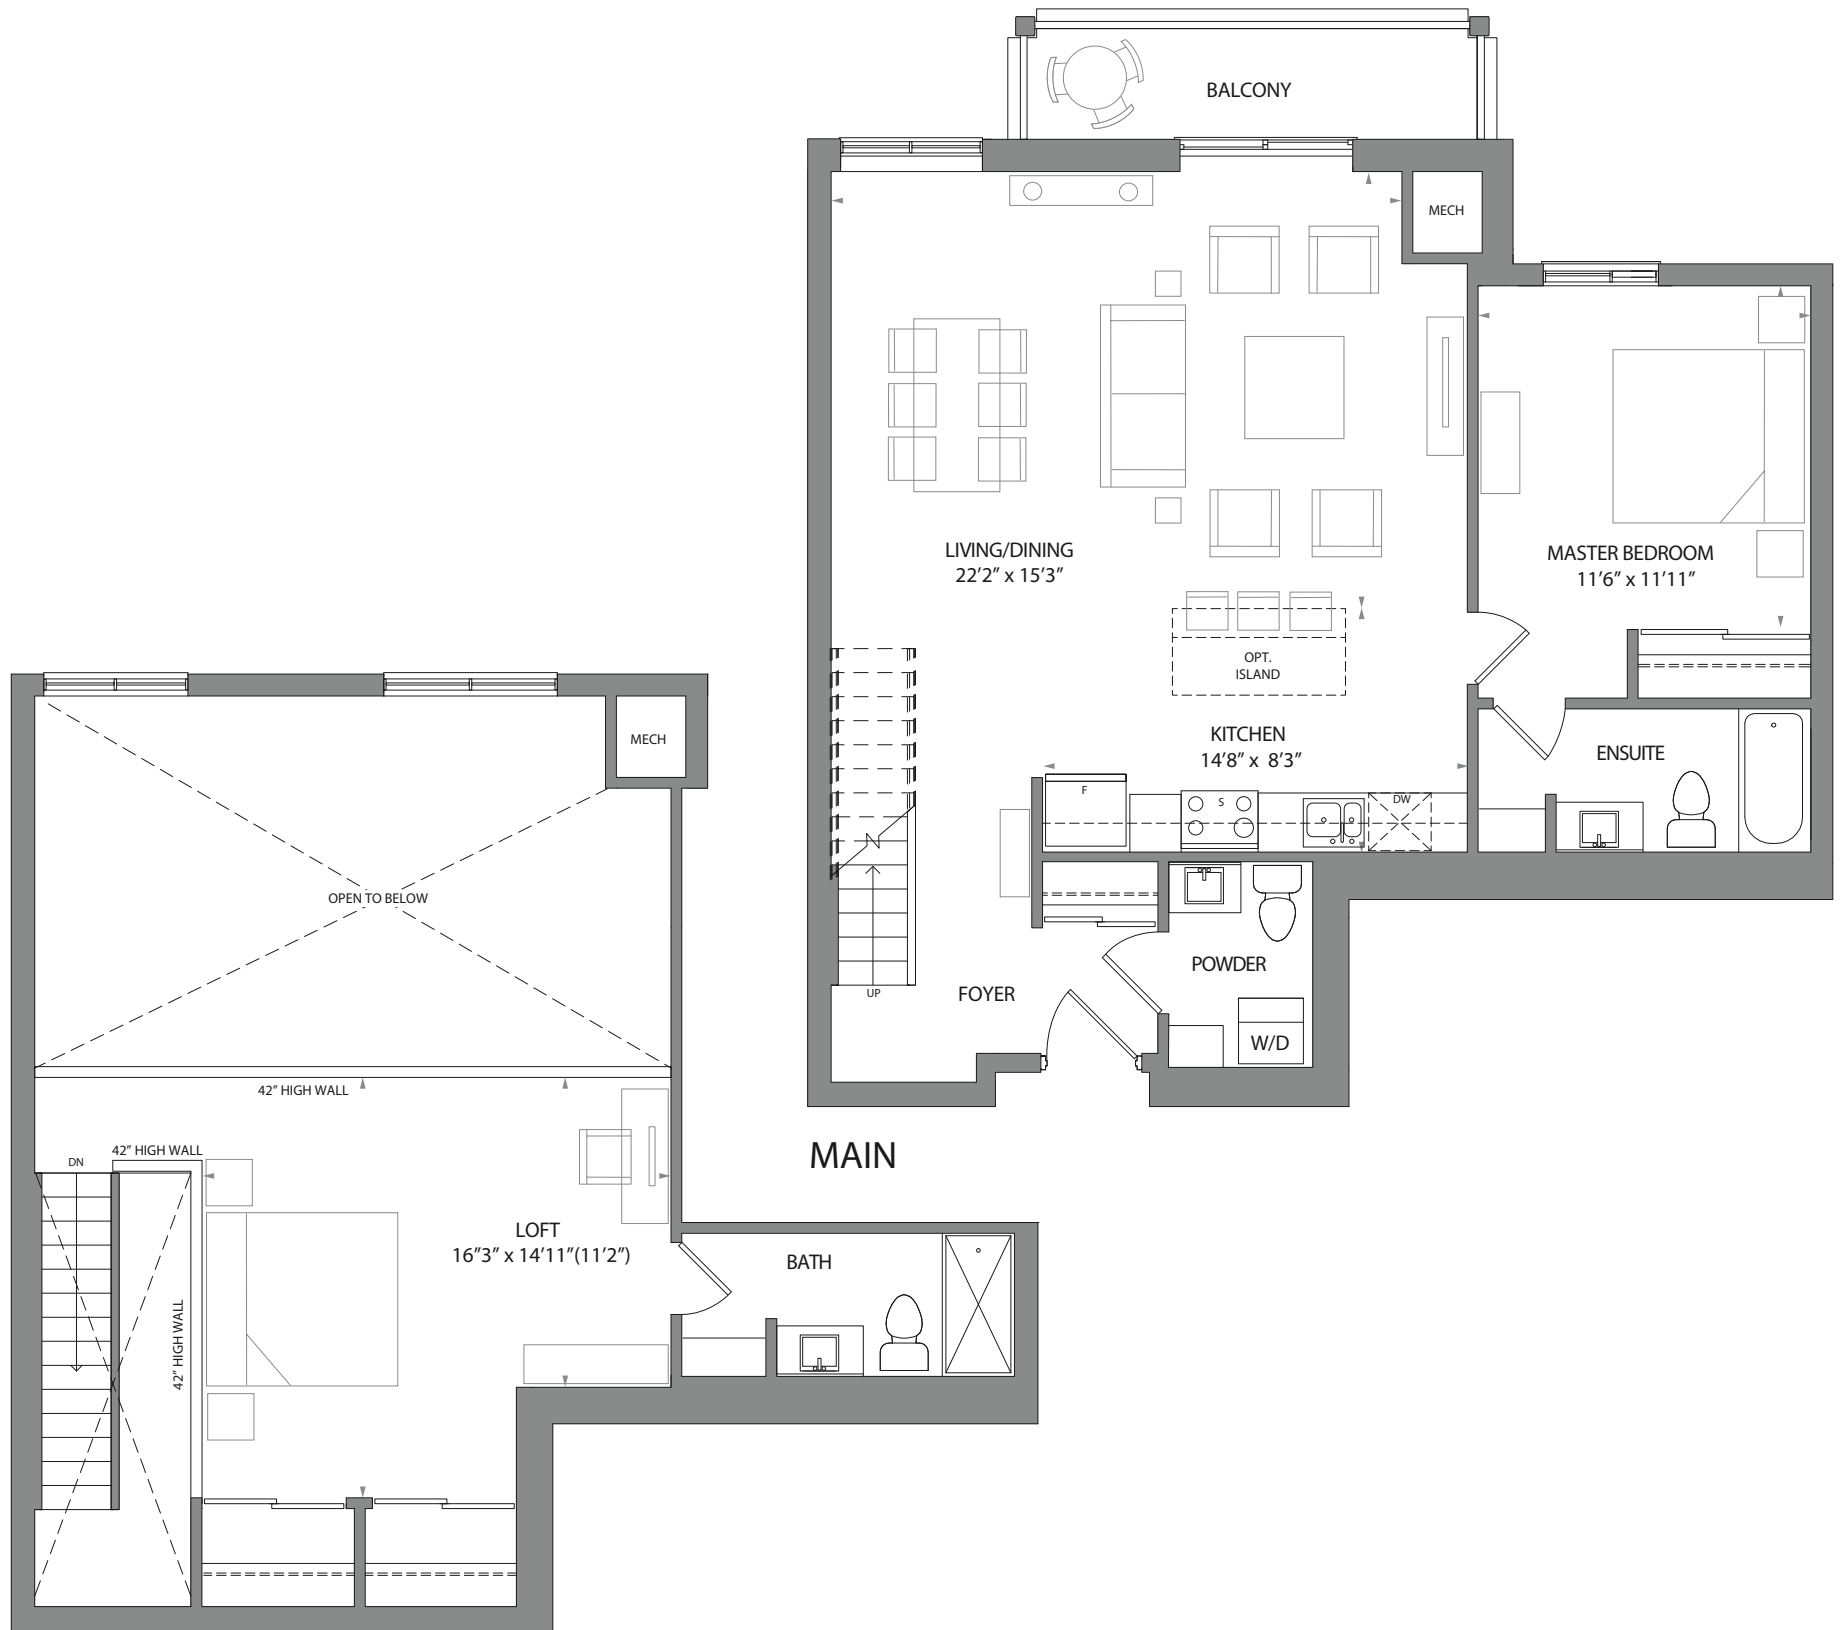

The Henry One Bedroom + Loft

P0 Suite: 1,321 Sq. Ft. • Balcony 60 Sq. Ft. • Total Area: 1,381 Sq. Ft.

LOFT

Note: All prices, figures, sizes, specifications and information are subject to change without notice. E. & O.E. All areas and stated dimensions are approximate. Actual usable floor space, living area and square footage may vary from stated floor area. The unit shown may be the reverse of the unit purchased. Please note, some suites are affected by firewall, please see Sales Consultant for details. All illustrations are Artist's concept only.