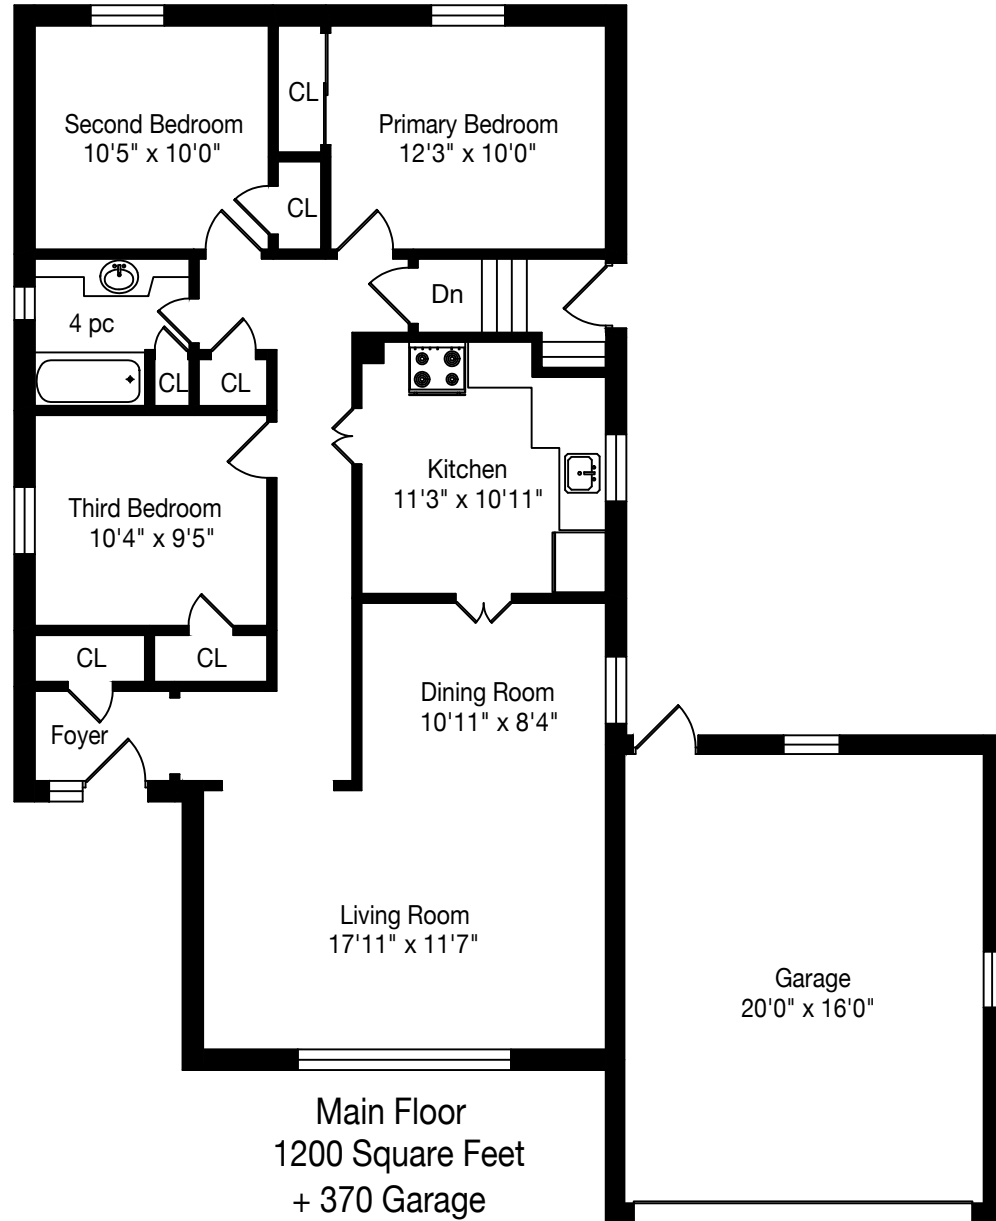

# 598 Wildwood Drive

Total Above Grade - 1200 Square Feet

Total Square Footage - 2400 Square Feet

Measurements and Calculations are approximate  
To be used as guidelines only  
[www.measuredup.ca](http://www.measuredup.ca)

TANYA  
**CREPULJA**  
TEAM

Lower Level  
1200 Square Feet

Main Floor  
1200 Square Feet  
+ 370 Garage