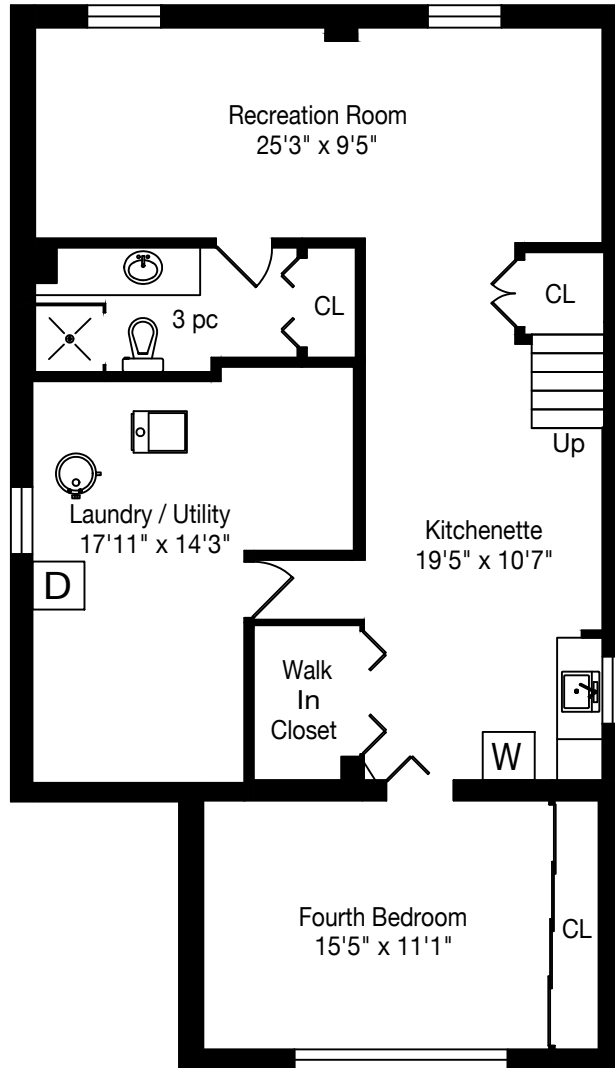

# 598 Wildwood Drive

Total Above Grade - 1200 Square Feet

Total Square Footage - 2400 Square Feet

Measurements and Calculations are approximate  
To be used as guidelines only  
[www.measuredup.ca](http://www.measuredup.ca)

TANYA  
**CREPULJA**  
TEAM

Lower Level  
1200 Square Feet

Main Floor  
1200 Square Feet  
+ 370 Garage