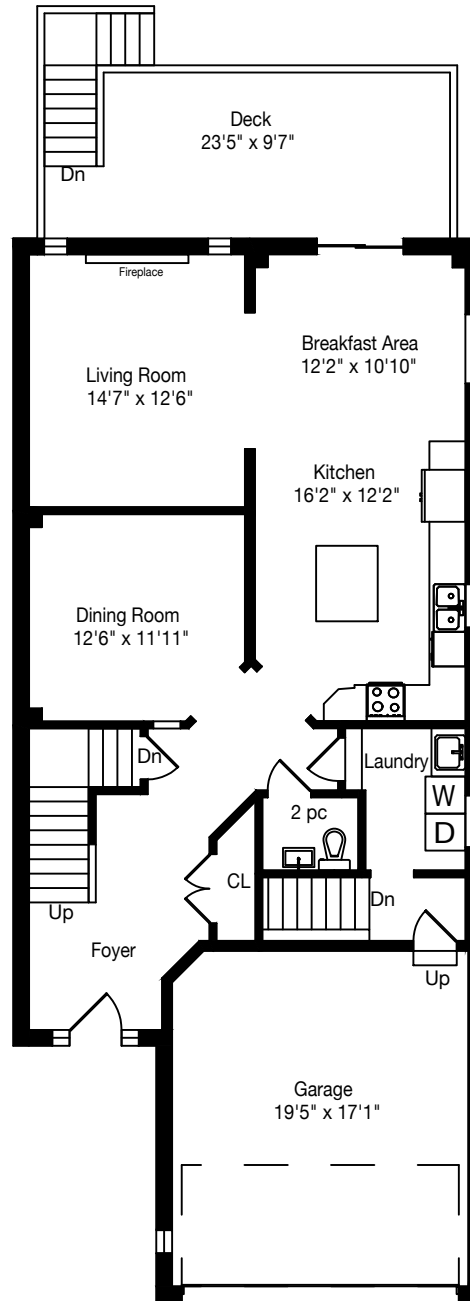

Main Floor
1163 Square Feet