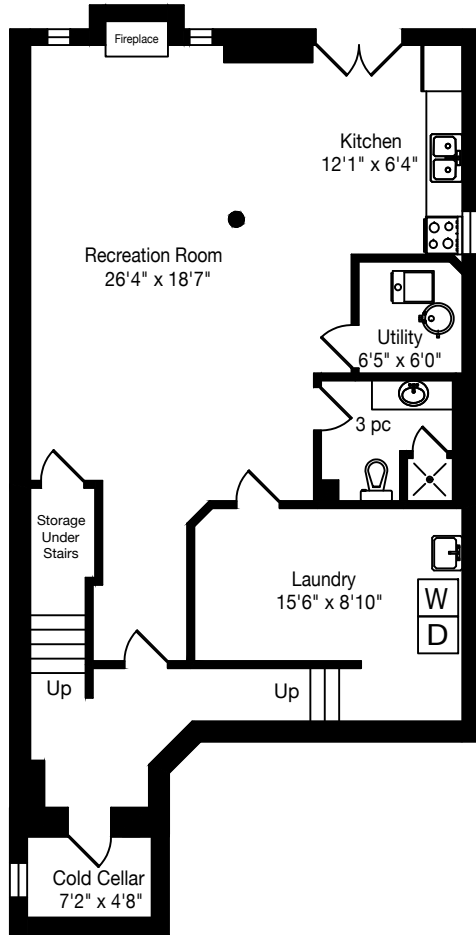

81 Crown Crescent

Total Above Grade - 2469 Square Feet
Total Square Footage - 3692 Square Feet

Lower Level
1223 Square Feet