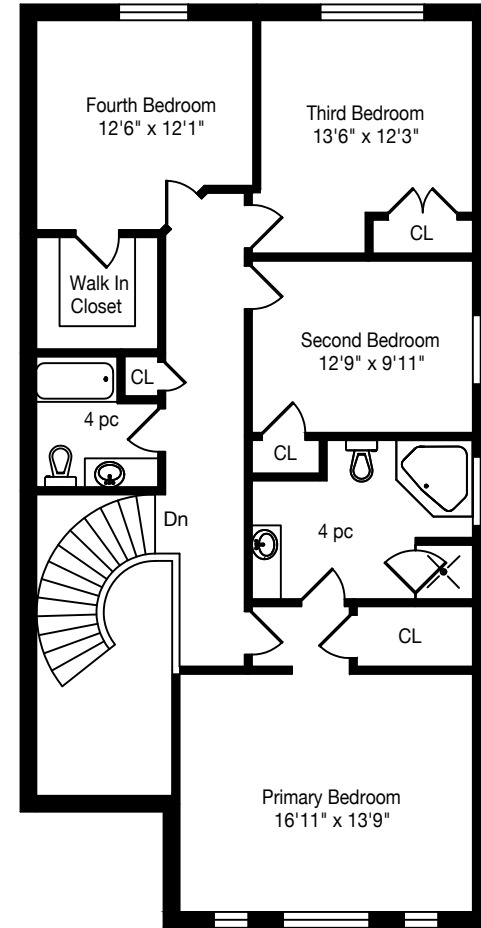

Second Floor
1306 Square Feet