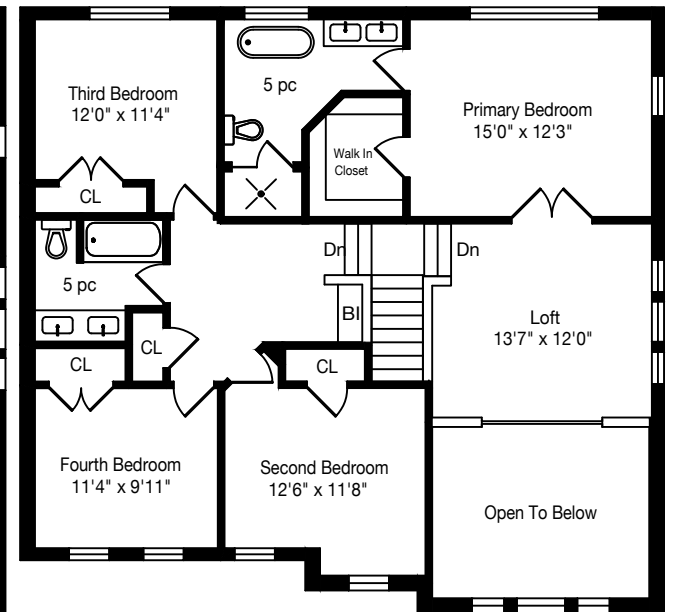

Second Floor
1288 Square Feet