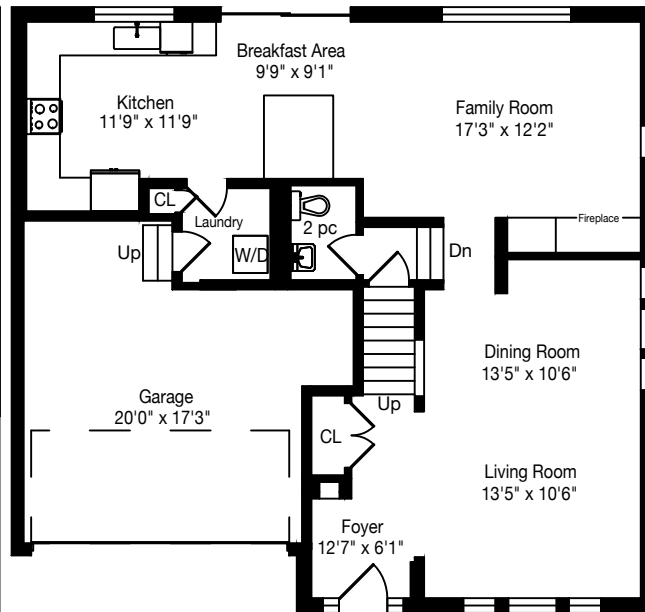

Main Floor
1078 Square Feet
+ 358 Garage