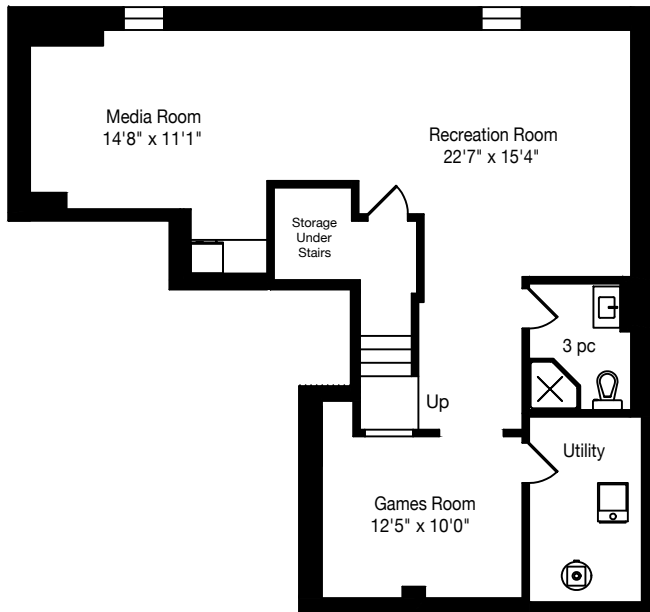

2471 Birkdale Crescent

Total Above Grade - 2366 Square Feet

Total Square Footage - 3444 Square Feet

Lower Level
1078 Square Feet